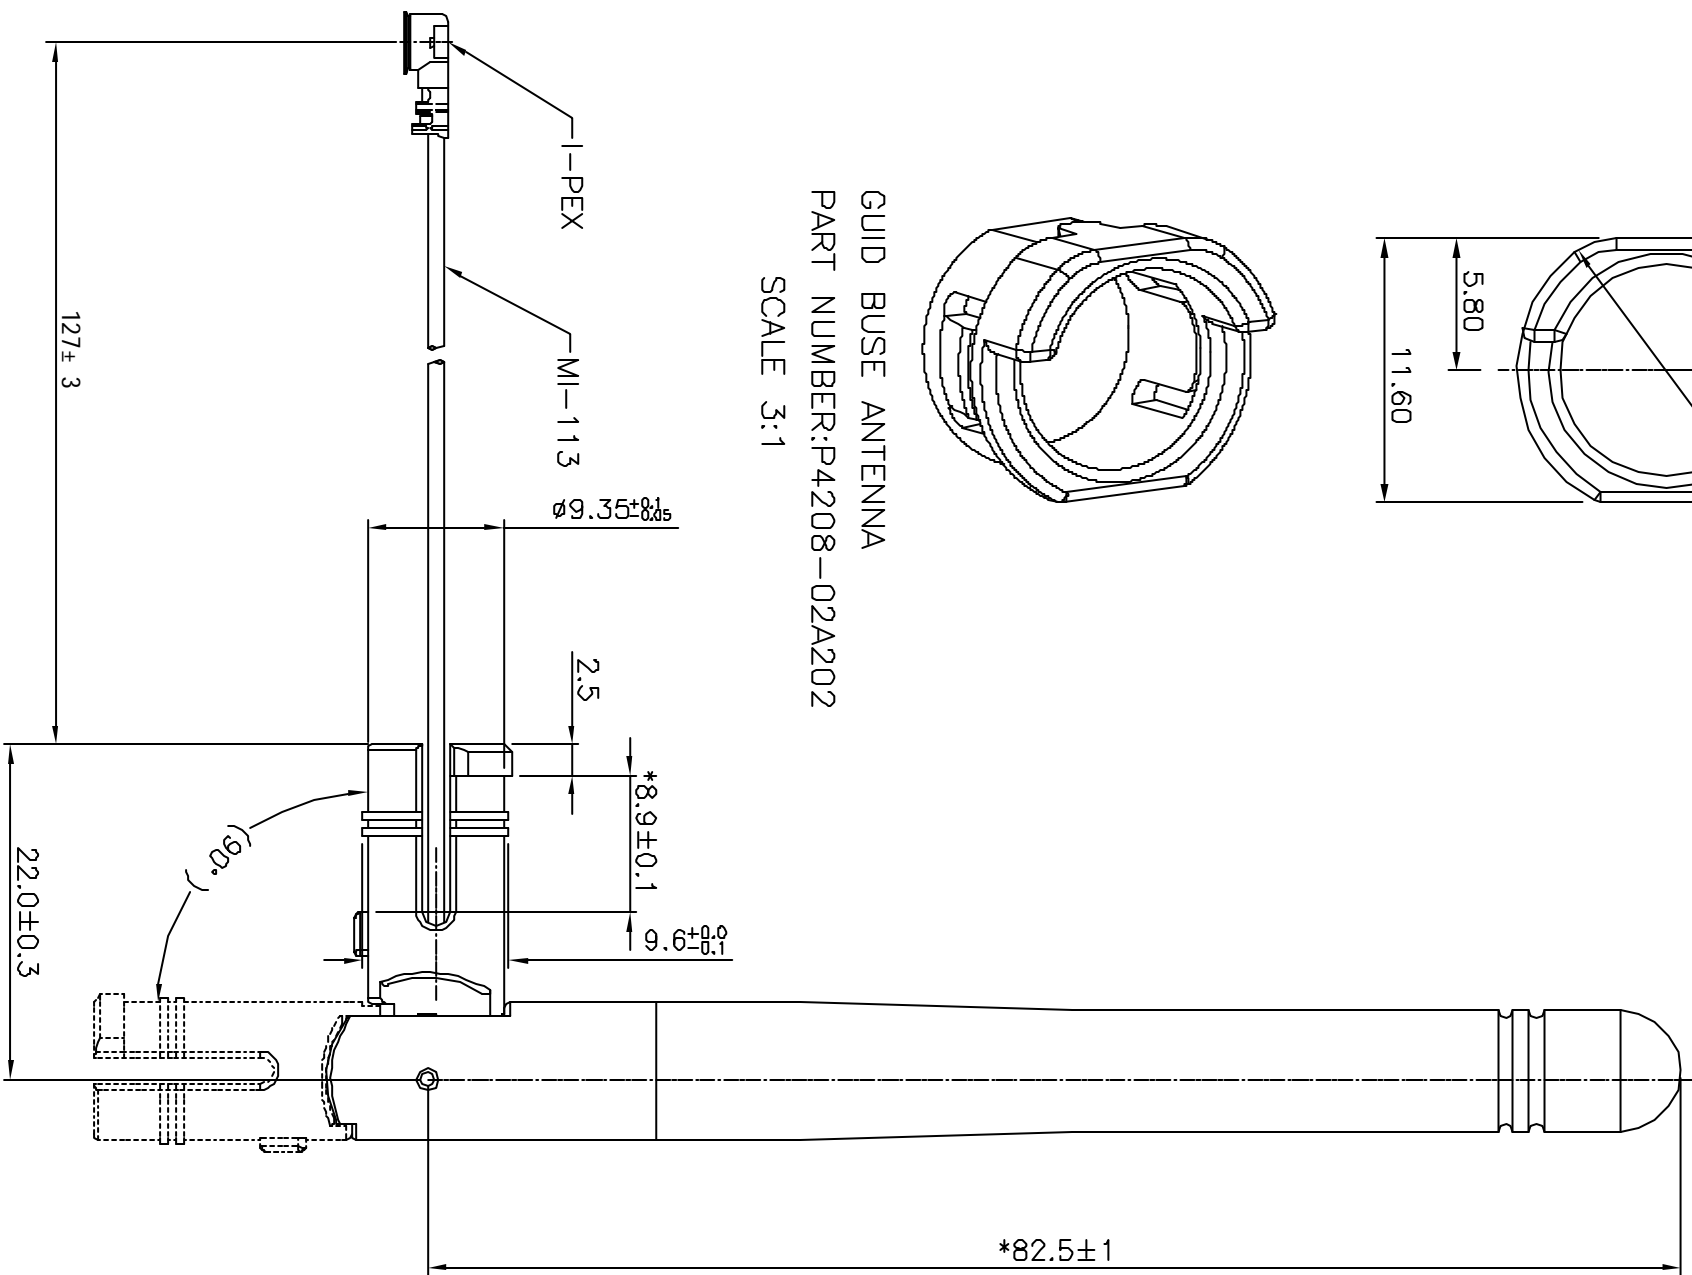

REVISION RECORD				
REV	ECC	DESCRIPTION	DRFT	CHKD

GUID BUSE ANTENNA
PART NUMBER:P4208-02A202
SCALE 3:1

NOTE:

ELECTRICAL PROPERTIES

- DESCRIPTION : 1/4λ SWVEL TYPE DIPOLE ANTENNA
 φ9.3x82.5+MI-113+I-PEX
- FREQUENCY : 2400~2500MHz
- IMPEDANCE : 50 Ohms nominal
- V.S.W.R. : 2.0 max. IN BAND
- GAIN : 1.14~2.14dbi, VERTICAL DIRECTION
- ADMITTED POWER RADIATION : 1W
- TYPE OF RADIATION : TOROIDAL
- POLARIZATION : VERTICAL
- ELECTRICAL LENGTH : 1/4 λ, DIPOLE
- RADIATION : 0 mni

MECHANICAL PROPERTIES

- CABLE : MI-113, 50ohm
- OPERATING TEMPERATURE RANGE : -20°C~+70°C
- STORAGE TEMPERATURE RANGE : -20°C~+70°C
- ANTENNA COVER : TPE
- ANTENNA BASE :PBT+PC
- COLOR : BLACK

PART NUMBER : E421G-241270101

PS:BAG LABEL:A24-HABUF-P5I

DETACHED LISTS			
MM	DATE	DATE	DATE
TOLERANCES EXCEPT AS NOTED	CHKD	DATE	10/26/05
.0 ± 0.15	MPD	DATE	
.00 ± 0.075	APPL	DATE	
.000 ± 0.05	MATERIAL :		
ANGLES ± 0.5	QTY :		
THIRD ANGLE PROJECTION	FINISH :		
	SCALE : 2:1		
TITLE		FULL RISE ELECTRONIC CO., LTD	
ANTENNA 2.4G (two rings)+CABLE		DRAWING NO. GE423C82	
		/PART NO. SEE NOTE	
		DO NOT SCALE DRAWING	
		SIZE	REV
		A3	0
		SHEET	1 OF 1