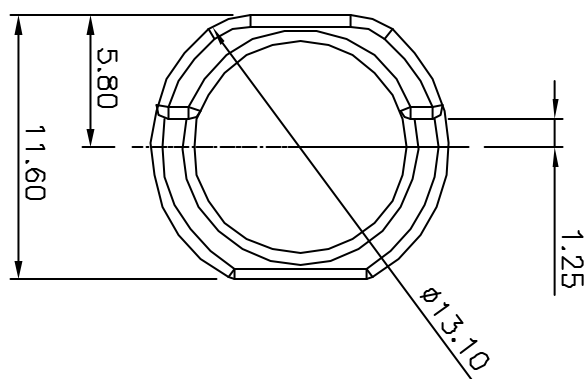

REVISION RECORD				
REV	ECC	DESCRIPTION	DRFT	CHKD

GUID BUSE ANTENNA
PART NUMBER:P4208-02A202
SCALE 3:1

NOTE:

ELECTRICAL PROPERTIES

- DESCRIPTION : 1/4λ SWVEL TYPE DIPOLE ANTENNA
 φ9.3x82.5+MI-113+I-PEX
- FREQUENCY : 2400~2500MHz
- IMPEDANCE : 50 Ohms nominal
- V.S.W.R. : 2.0 max. IN BAND
- GAIN : 1.14~2.14dbi, VERTICAL DIRECTION
- ADMITTED POWER RADIATION : 1W
- TYPE OF RADIATION : TOROIDAL
- POLARIZATION : VERTICAL
- ELECTRICAL LENGTH : 1/4 λ, DIPOLE
- RADIATION : 0 mni

MECHANICAL PROPERTIES

- CABLE : MI-113, 50ohm
- OPERATING TEMPERATURE RANGE : -20°C~+70°C
- STORAGE TEMPERATURE RANGE : -20°C~+70°C
- ANTENNA COVER : TPE
- ANTENNA BASE :PBT+PC
- COLOR : BLACK

PART NUMBER : E421G-241270101

PS:BAG LABEL:A24-HABUF-P5I

DETACHED LISTS			
MM	DATE	DATE	DATE
TOLERANCES EXCEPT AS NOTED	CHKD	DATE	10/26/05
.0 ± 0.15	MPD	DATE	
.00 ± 0.075	APPL	DATE	
.000 ± 0.05	MATERIAL :		
ANGLES ± 0.5	QTY :		
THIRD ANGLE PROJECTION	FINISH :		
	SCALE : 2:1		
TITLE		FULL RISE ELECTRONIC CO., LTD	
ANTENNA 2.4G (two rings)+CABLE		DRAWING NO. GE423C82	
		/PART NO. SEE NOTE	
		DO NOT SCALE DRAWING	
		SIZE	REV
		A3	0
		SHEET	1 OF 1