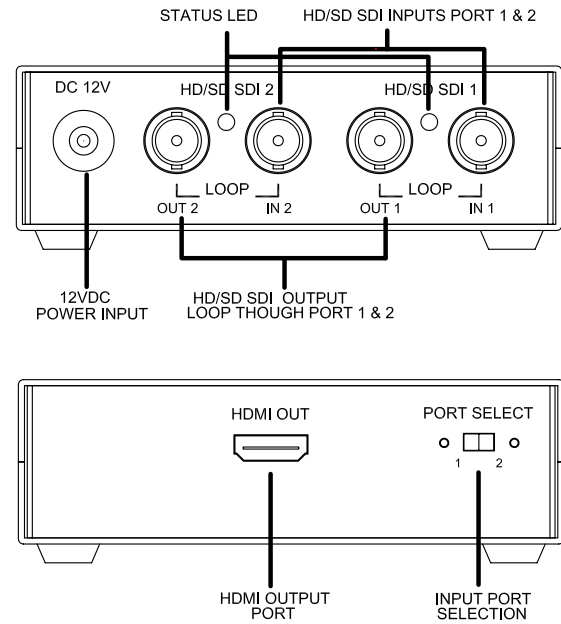

Note : Embedded audio not supported.

INPUT PORT SELECTION

HD/SD-SDI input port selection Slide switch

MECHANICAL

Size (H-W-D) 33mm x 108mm x 83mm
Weight 0.5 kg

MOUNTING

Wall Mount Plate 1 pair (Optional)

ENVIRONMENTAL

Operating temperature 0°C to 60°C
Operating humidity 10% to 95%
Storage temperature -20° to 85°
Storage humidity 10% to 95%

POWER

12VDC, 5W (max)

MECHANICAL

PORT DESCRIPTION

MOUNTING (OPTIONAL)

Remark : The four mounting holes are located under the rubber pad.

LED STATUS

ALWAYS ON LED :

Active port selected with valid signal detected.

BLINKING LED :

Active port selected with no signal or invalid signal detected.

ACCESSORIES

420000900-3 : HDMI cable, 2 meter

500003900-3 : POWER SUPPLY - 12V 4.16A