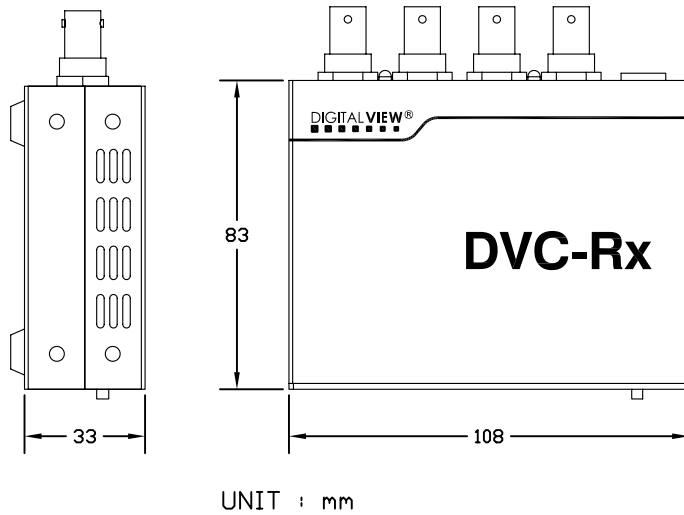

MECHANICAL