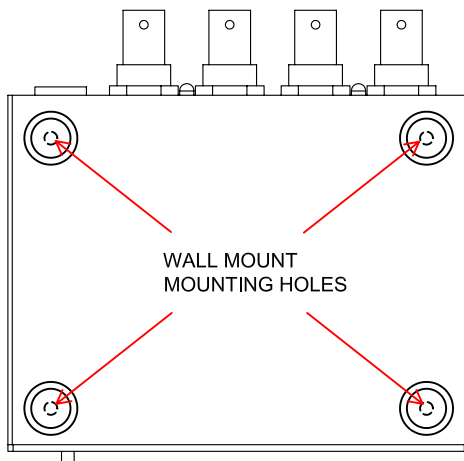

Note : Embedded audio not supported.

INPUT PORT SELECTION

HD/SD-SDI input port selection Slide switch

MECHANICAL

Size (H-W-D) 33mm x 108mm x 83mm
Weight 0.5 kg

MOUNTING

Wall Mount Plate 1 pair (Optional)

ENVIRONMENTAL

Operating temperature 0°C to 60°C
Operating humidity 10% to 95%
Storage temperature -20° to 85°
Storage humidity 10% to 95%

POWER

12VDC, 5W (max)

MECHANICAL

PORT DESCRIPTION

MOUNTING (OPTIONAL)

Remark : The four mounting holes are located under the rubber pad.

LED STATUS

ALWAYS ON LED :

Active port selected with valid signal detected.

BLINKING LED :

Active port selected with no signal or invalid signal detected.

ACCESSORIES

420000900-3 : HDMI cable, 2 meter

500003900-3 : POWER SUPPLY - 12V 4.16A