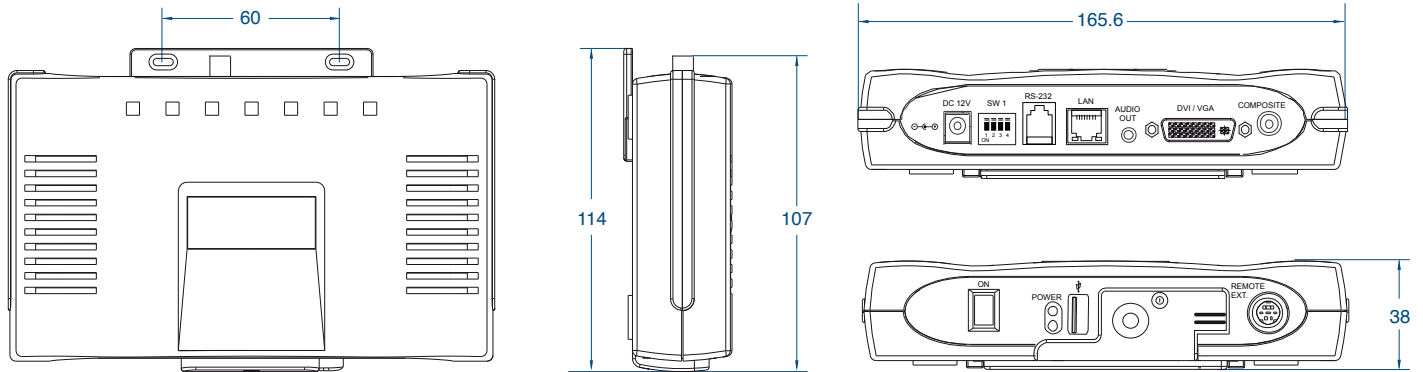

Technical Drawing :

Ordering Options

VS-505 Promo Pack	P/N 586240100-3
VS-505 Bulk Pack	P/N 586240300-3

Available Documentation

- User Guide
- Content Creation Guide
- Firmware Upgrade Procedure
- DV Studio2 User Guide

Accessories

IR handset	P/N 559000104-3
Remote Ex. cable	P/N 426451401-3
8-button switchmount for Remote Ex.	P/N 416101300-3
Composite video cable, 6ft (RCA-Yellow)	P/N 420000600-3
Audio cable, phone plug to RCAs, 6ft (RCAs-Red/White)	P/N 420001400-3
DVI adapter	P/N 212201190-3
RJ-11 to RS-232 Cable	P/N 426894300-3

Software

DV Studio	For playlist creation scheduled playback RS-232 Functionality
USB Update	Content Updates Data Log Retrieval

USA

18440 Technology Drive, Morgan Hill, CA 95037, USA
t : +1 (408) 782-7773

EUROPE

The Lake House, Knebworth Park, Herts, SG3 6PY, UK
t : +44 (0)207 631 2150

ASIA

16th Floor Millennium City 3, 370 Kwun Tong Road, Kwun Tong, Hong Kong
t : (852) 2861-3615