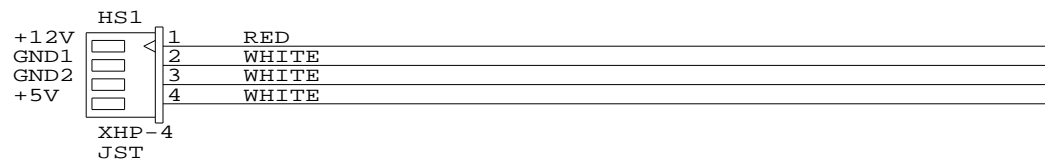

WIRE: HS1 PIN1: UL1007 AWG24 RED  
 OTHERS: UL1007 AWG24 WHITE

CONTROLLER  
 SIDE

DIGITAL VIEW LTD.  
 COPYRIGHT 2003, ALL RIGHTS RESERVED  
 CONFIDENTIAL  
 DRAWN BY: DICK CHEUNG

P/N: 4260402-00

INVERTER CABLE: XHP-4/SOLDER END, 300mm

Title		
INVERTER CABLE: XHP-4/SOLDER END, 300mm		
Size	Document Number	REV
A	(:...\DV\DV_CABLE\C6040200.SCH)	00
Date:	July 28, 2003	Sheet 1 of 1