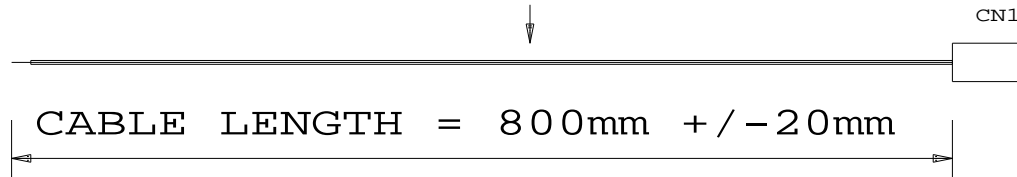

CABLE TIE WITH P/N TAG

WIRE:

CN1 PIN 1-5: UL1007 AWG24 RED

OTHERS: UL1007 AWG24 WHITE

CONTROLLER
SIDE

PANEL
INVERTER SIDE

RoHS
COMPLIANCE

USAGE: FOR SHARP LK460D3LZ18 BUILD-IN INVERTER