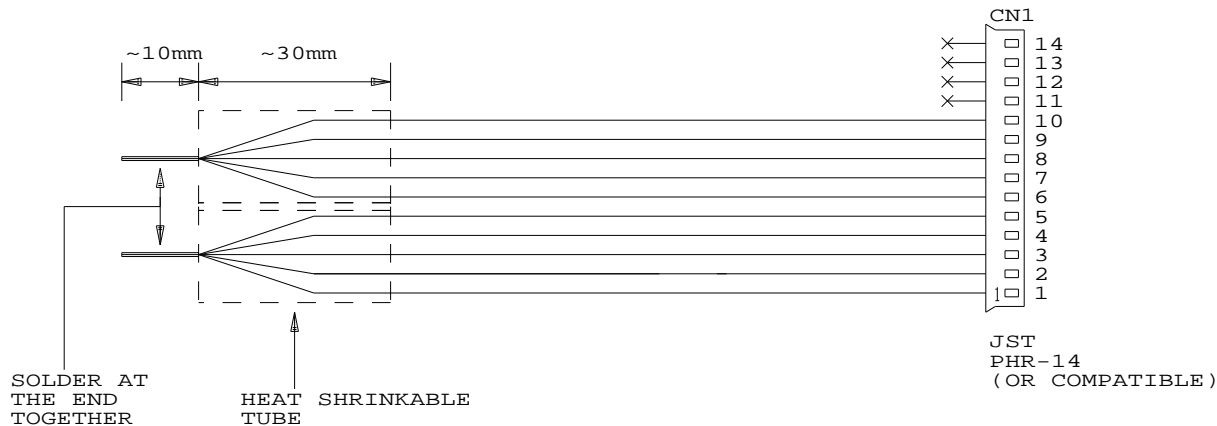

CABLE TIE WITH P/N TAG

WIRE:

CN1 PIN 1-5: UL1007 AWG24 RED

OTHERS: UL1007 AWG24 WHITE

CONTROLLER
SIDE

PANEL
INVERTER SIDE

RoHS
COMPLIANCE

USAGE: FOR SHARP LK460D3LZ18 BUILD-IN INVERTER

DIGITAL VIEW LTD.

COPYRIGHT 2008, ALL RIGHTS RESERVED

CONFIDENTIAL

DRAWN BY: VICTOR NG

CABLE P/N: 426062800-3

CABLE PHR14/OPEN ENDED, 800mm

Title		
CABLE: PHR14/OPEN ENDED, 800mm		
Size	Document Number	REV
A	(:...\DV\DV_CABLE\C6062800.SCH)	00
Date:	August 27, 2008	Sheet 1 of 1