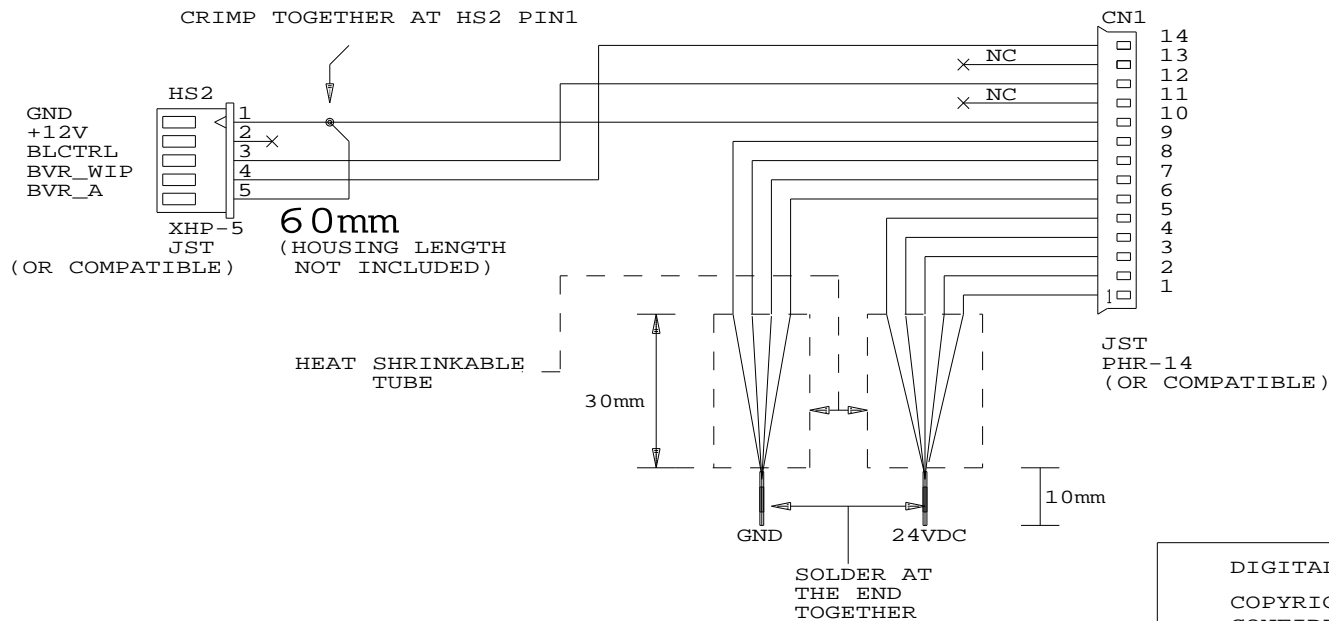

WIRE:

CN1 PIN 1-5: UL1007 AWG24 RED

OTHERS: UL1007 AWG24 WHITE

CONTROLLER  
SIDE

PANEL  
INVERTER SIDE

RoHS  
COMPLIANCE

IPC/WHWA-A-620A  
(CLASS 2)

DIGITAL VIEW LTD.

COPYRIGHT 2012, ALL RIGHTS RESERVED

CONFIDENTIAL

DRAWN BY: VICTOR NG

CABLE P/N: 426068900-3

INV. CBL: SHARP LK695D3LA58, 800mm

|                             |                                    |              |
|-----------------------------|------------------------------------|--------------|
| Title                       |                                    |              |
| INV. CBL: SHARP LK695D3LA58 |                                    |              |
| Size                        | Document Number                    | REV          |
| A                           | (:... \DV \DV_CABLE \C6068900.SCH) | 00           |
| Date:                       | May 10, 2012                       | Sheet 1 of 1 |