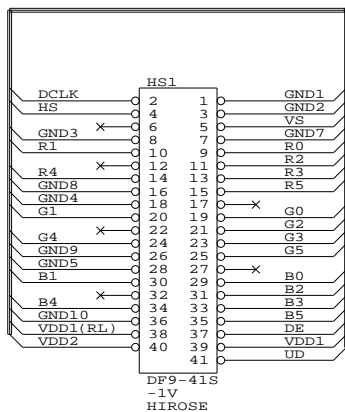

WIRE: UL1571, AWG28
COLOR CODED

PANEL SIDE

CONTROLLER SIDE

BLACK
PLASTIC
MOULDED

CONNECTION TABLE:

DF9-41S	HS1	01	02	03	04	05	06	07	08	09	10	11	12	13	14	15	16	17	18	19	20	21	22	23	24	25	26	27	28	29	30	31	32	33	34	35	36	37	38	39	40	41	HS1		
DF11-28DS	HS2	/	/	/	/	/	/	/	28	04	06	08	/	10	/	/	/	/	02	12	14	16	/	18	/	/	/	/	27	20	22	24	/	26	/	/	/	/	/	/	/	/	/	01	HS2
DF11-32DS	HS3	31	30	32	25	23	/	05	/	/	/	/	/	08	10	06	/	/	/	/	/	/	/	/	/	12	14	19	/	/	/	/	/	/	16	18	20	26	27	27	28	/	/	HS3	

P/N 4263116-00
PANEL CABLE: AC1024/V3/6880, 330mm

DIGITAL VIEW TECHNOLOGY
COPYRIGHT 2001, ALL RIGHTS RESERVED
CONFIDENTIAL

DRAWN BY: ADRIAN LEE

Title	PANEL CABLE: AC1024/V3/6880, 330mm	
Size	Document Number	REV
B	(C:\...\DV\DV_CABLE\C6311600.SCH)	01
Date:	January 9, 2001	Sheet 1 of 1