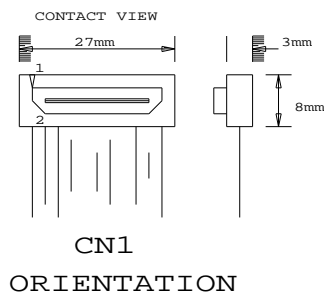

WIRE: UL1571, AWG28
COLOR CODED

PANEL SIDE

CONTROLLER SIDE

BLACK
PLASTIC
MOULDED

CONNECTION TABLE:

DF9-41S	HS1	01	02	03	04	05	06	07	08	09	10	11	12	13	14	15	16	17	18	19	20	21	22	23	24	25	26	27	28	29	30	31	32	33	34	35	36	37	38	39	40	41	HS1		
DF11-28DS	HS2	/	/	/	/	/	/	/	28	04	06	08	/	10	/	/	/	/	02	12	14	16	/	18	/	/	/	/	27	20	22	24	/	26	/	/	/	/	/	/	/	/	/	01	HS2
DF11-32DS	HS3	31	30	32	25	23	/	05	/	/	/	/	/	08	10	06	/	/	/	/	/	/	/	/	/	12	14	19	/	/	/	/	/	/	16	18	20	26	27	27	28	/	/	HS3	

P/N 4263116-00
PANEL CABLE: AC1024/V3/6880, 330mm

DIGITAL VIEW TECHNOLOGY
COPYRIGHT 2001, ALL RIGHTS RESERVED
CONFIDENTIAL

DRAWN BY: ADRIAN LEE

Title	PANEL CABLE: AC1024/V3/6880, 330mm	
Size	Document Number	REV
B	(C:\...\DV\DV_CABLE\C6311600.SCH)	01
Date:	January 9, 2001	Sheet 1 of 1