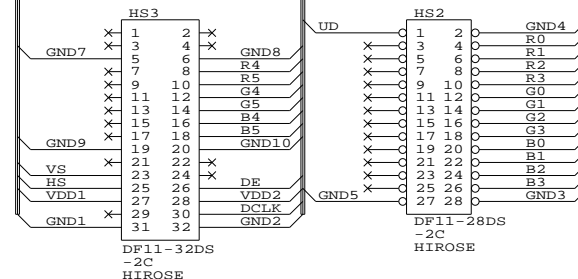

WIRE: UL1571, AWG28
COLOR CODED

PANEL SIDE

CONTROLLER SIDE

BLACK
PLASTIC
MOULDED

CONNECTION TABLE:

DF9-41S	HS1	01	02	03	04	05	06	07	08	09	10	11	12	13	14	15	16	17	18	19	20	21	22	23	24	25	26	27	28	29	30	31	32	33	34	35	36	37	38	39	40	41	HS1		
DF11-28DS	HS2	/	/	/	/	/	/	/	28	04	06	08	/	10	/	/	/	/	02	12	14	16	/	18	/	/	/	/	27	20	22	24	/	26	/	/	/	/	/	/	/	/	/	01	HS2
DF11-32DS	HS3	31	30	32	25	23	/	05	/	/	/	/	/	08	10	06	/	/	/	/	/	/	/	/	/	12	14	19	/	/	/	/	/	/	16	18	20	26	27	27	28	/	/	HS3	

P/N 4263116-00
PANEL CABLE: AC1024/V3/6880, 330mm

DIGITAL VIEW TECHNOLOGY
COPYRIGHT 2001, ALL RIGHTS RESERVED
CONFIDENTIAL

DRAWN BY: ADRIAN LEE

Title	PANEL CABLE: AC1024/V3/6880, 330mm	
Size	Document Number	REV
B	(C:\...\DV\DV_CABLE\C6311600.SCH)	01
Date:	January 9, 2001	Sheet 1 of 1