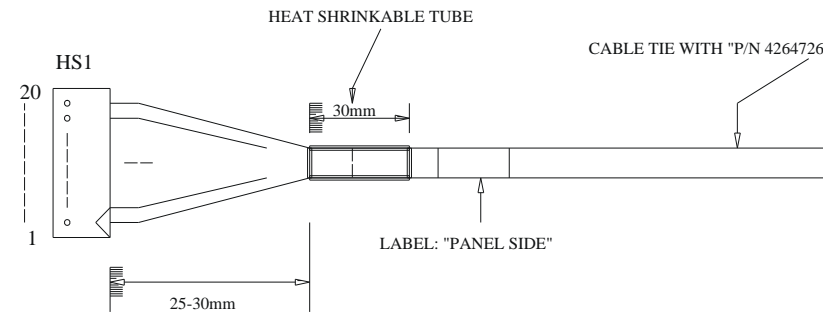

HIROSE
DF14-20S

CABLE: SHIELDED ROUND

UL 20276, 30AWG, 10 PAIRS
COLOR CODED

JACKET: PVC COLOR BLACK

REMARK: LVDS BOARD USED P/N:4162140-00

P/N: 4264726-00

LVDS CABLE: FOR SAMSUNG LTM150XH-L04, 460mm

X-ON Electronics