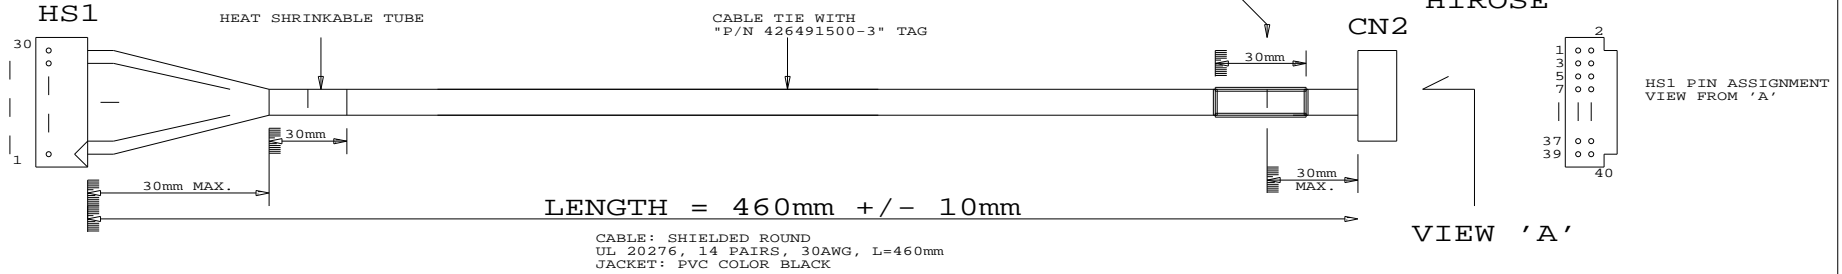

PANEL SIDE

TOLERANCE :
+1.0mm
-1.0mm

JAE
FI-X30HL

DF-40DS-1.25C
HIROSE

USAGE:
CABLE FOR LG LC420W02-A4K3 PANEL
(WITH SVH-1920)

P/N 426491500-3
LVDS PANEL CABLE: LG LC420W02-A4K3, 460mm

RoHS
COMPLIANCE

DIGITAL VIEW LTD. COPYRIGHT 2006, ALL RIGHTS RESERVED CONFIDENTIAL		
DRAWN BY: VICTOR NG		
Title	LVDS CABLE: LG LC420W02-A4K3, 460mm	
Size	Document Number	REV
B	(...\DV\DV_CABLE\C6491500.SCH)	01
Date:	August 29, 2006	Sheet 1 of 1