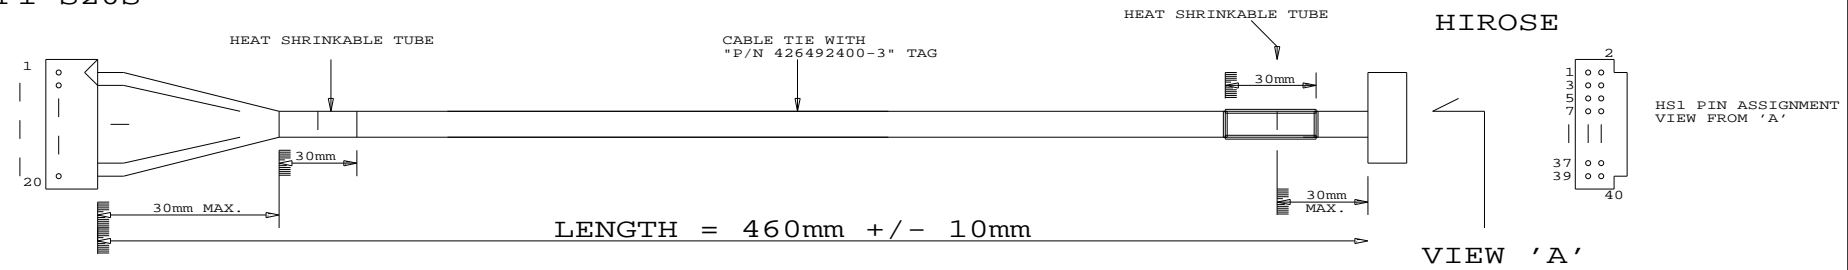

TOLERANCE:  
+10mm  
-10mm

PANEL SIDE

CONTROLLER SIDE

JAE  
FI-S20S

DF-40DS-1.25C  
HIROSE

CABLE: UL 20276, 9 PAIRS, 30AWG, L=460mm  
JACKET: PVC COLOR BLACK

USAGE:  
(FOR SVH-1920, ALR-1400, SP-1600)

P/N 426493800-3  
LVDS PANEL CABLE: NEC NL10276BC20-04, 460mm

RoHS  
COMPLIANCE

DIGITAL VIEW LTD. COPYRIGHT 2006, ALL RIGHTS RESERVED CONFIDENTIAL		
DRAWN BY: VICTOR NG		
Title LVDS CABLE: NEC NL10276BC20-04, 460mm		
Size	Document Number	REV
B	(...\DV\DV_CABLE\C6493800.SCH)	00
Date:	September 7, 2006	Sheet 1 of 1