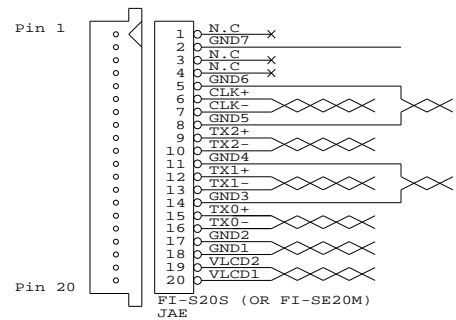

TOLERANCE:  
+10mm  
-10mm

PANEL SIDE

CONTROLLER SIDE

JAE  
FI-S20S

DF-40DS-1.25C  
HIROSE

CABLE: UL 20276, 9 PAIRS, 30AWG, L=460mm  
JACKET: PVC COLOR BLACK

USAGE:  
(FOR SVH-1920, ALR-1400, SP-1600)

P/N 426493800-3  
LVDS PANEL CABLE: NEC NL10276BC20-04, 460mm

RoHS  
COMPLIANCE

DIGITAL VIEW LTD. COPYRIGHT 2006, ALL RIGHTS RESERVED CONFIDENTIAL		
DRAWN BY: VICTOR NG		
Title LVDS CABLE: NEC NL10276BC20-04, 460mm		
Size	Document Number	REV
B	(...\DV\DV_CABLE\C6493800.SCH)	00
Date:	September 7, 2006	Sheet 1 of 1