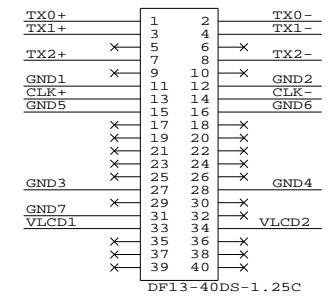

TOLERANCE:  
+10mm  
-10mm

PANEL SIDE

CONTROLLER SIDE

JAE  
FI-S20S

DF-40DS-1.25C  
HIROSE

CABLE: UL 20276, 9 PAIRS, 30AWG, L=460mm  
JACKET: PVC COLOR BLACK

USAGE:  
(FOR SVH-1920, ALR-1400, SP-1600)

P/N 426493800-3  
LVDS PANEL CABLE: NEC NL10276BC20-04, 460mm

RoHS  
COMPLIANCE

DIGITAL VIEW LTD. COPYRIGHT 2006, ALL RIGHTS RESERVED CONFIDENTIAL		
DRAWN BY: VICTOR NG		
Title LVDS CABLE: NEC NL10276BC20-04, 460mm		
Size	Document Number	REV
B	(...\DV\DV_CABLE\C6493800.SCH)	00
Date:	September 7, 2006	Sheet 1 of 1