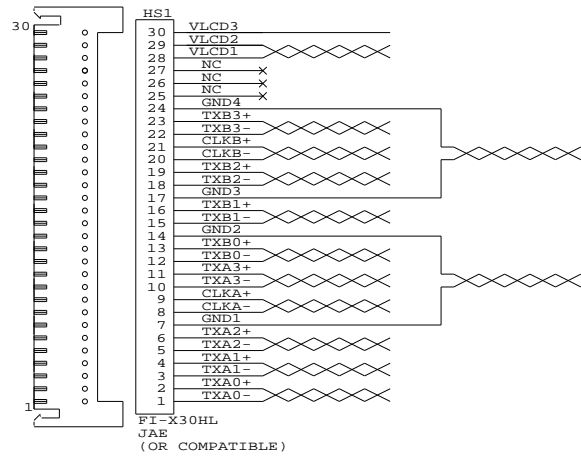

CONNECTION DIAGRAM:

IMPORTANT NOTE:

CONTROLLER SIDE

VIEW 'A'

VIEW FROM 'A'

P/N 427491690-3
LVDS PANEL CABLE: SHARP LQ170E1LG11, 460mm

RoHS COMPLIANCE

IPC/WHWA-A-620A (CLASS 2)

DIGITAL VIEW LTD. COPYRIGHT 2013, ALL RIGHTS RESERVED CONFIDENTIAL		
DRAWN BY: VICTOR NG		
Title LVDS CBL: SHARP LQ170E1LG11, 460mm		
Size	Document Number	REV
B	(...\DV\DV_CABLE\C7491690.SCH)	00
Date:	August 1, 2013	Sheet 1 of 1