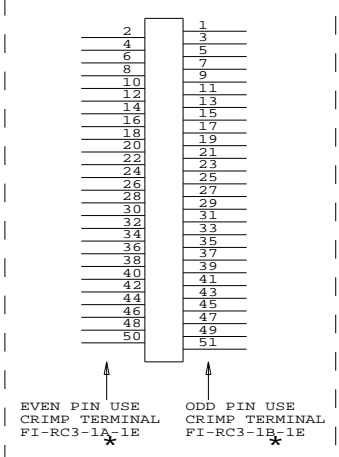

CONNECTION DIAGRAM:

IMPORTANT NOTE:

CONTROLLER SIDE

VIEW 'A'

VIEW FROM 'A'

P/N 427491690-3
LVDS PANEL CABLE: SHARP LQ170E1LG11, 460mm

RoHS COMPLIANCE

IPC/WHWA-A-620A (CLASS 2)

DIGITAL VIEW LTD. COPYRIGHT 2013, ALL RIGHTS RESERVED CONFIDENTIAL		
DRAWN BY: VICTOR NG		
Title LVDS CBL: SHARP LQ170E1LG11, 460mm		
Size	Document Number	REV
B	(...\DV\DV_CABLE\C7491690.SCH)	00
Date:	August 1, 2013	Sheet 1 of 1