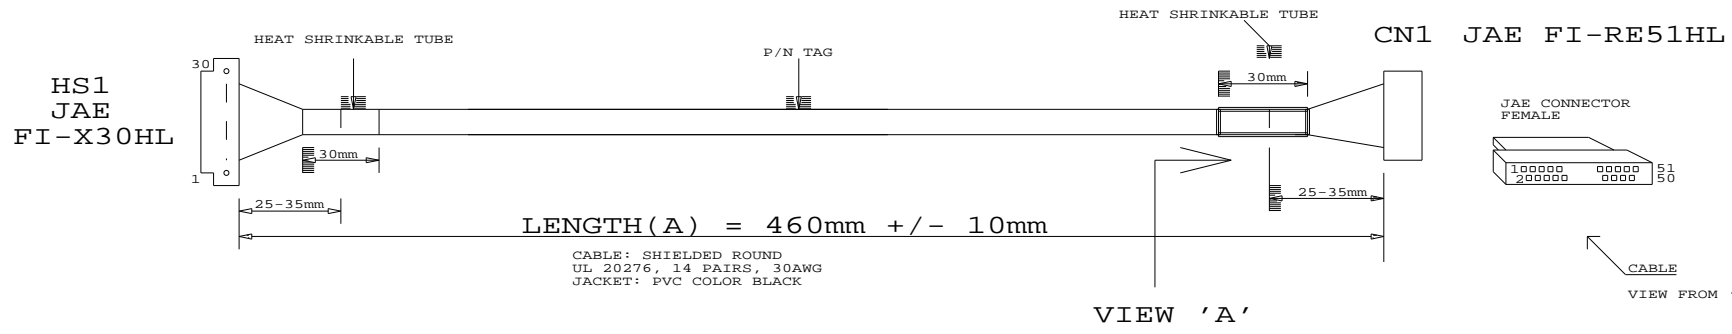

CONNECTION DIAGRAM:

IMPORTANT NOTE:

CONTROLLER SIDE

VIEW 'A'

VIEW FROM 'A'

P/N 427491690-3
LVDS PANEL CABLE: SHARP LQ170E1LG11, 460mm

RoHS COMPLIANCE

IPC/WHWA-A-620A (CLASS 2)

DIGITAL VIEW LTD. COPYRIGHT 2013, ALL RIGHTS RESERVED CONFIDENTIAL		
DRAWN BY: VICTOR NG		
Title LVDS CBL: SHARP LQ170E1LG11, 460mm		
Size	Document Number	REV
B	(...\DV\DV_CABLE\C7491690.SCH)	00
Date:	August 1, 2013	Sheet 1 of 1