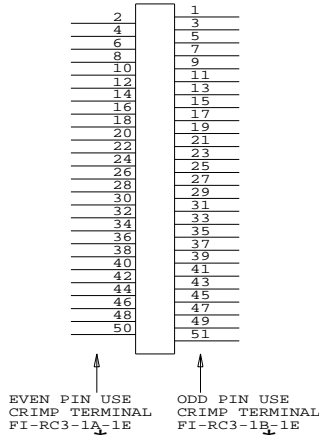

CONNECTION DIAGRAM:

IMPORTANT NOTE:

CONSTRUCTION DIAGRAM:

P/N 427491900-3

LVDS ROUND TWISTED PAIR CABLE: FOR LG LC470WU1-SL01, 460MM

DIGITAL VIEW LTD. COPYRIGHT 2011, ALL RIGHTS RESERVED CONFIDENTIAL DRAWN BY: VICTOR NG		
Title	LVDS CABLE: LG LC470WU1-SL01	
Size	Document Number	REV
B	(...\DV\DV_CABLE\C7491900.SCH)	00
Date:	August 4, 2011	Sheet 1 of