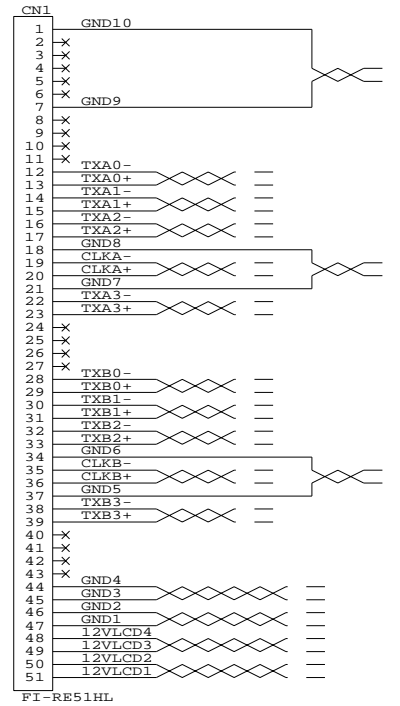

CONNECTION DIAGRAM:

IMPORTANT NOTE:

CONSTRUCTION DIAGRAM:

P/N 427491900-3

LVDS ROUND TWISTED PAIR CABLE: FOR LG LC470WU1-SL01, 460MM

DIGITAL VIEW LTD. COPYRIGHT 2011, ALL RIGHTS RESERVED CONFIDENTIAL DRAWN BY: VICTOR NG		
Title	LVDS CABLE: LG LC470WU1-SL01	
Size	Document Number	REV
B	(...\DV\DV_CABLE\C7491900.SCH)	00
Date:	August 4, 2011	Sheet 1 of