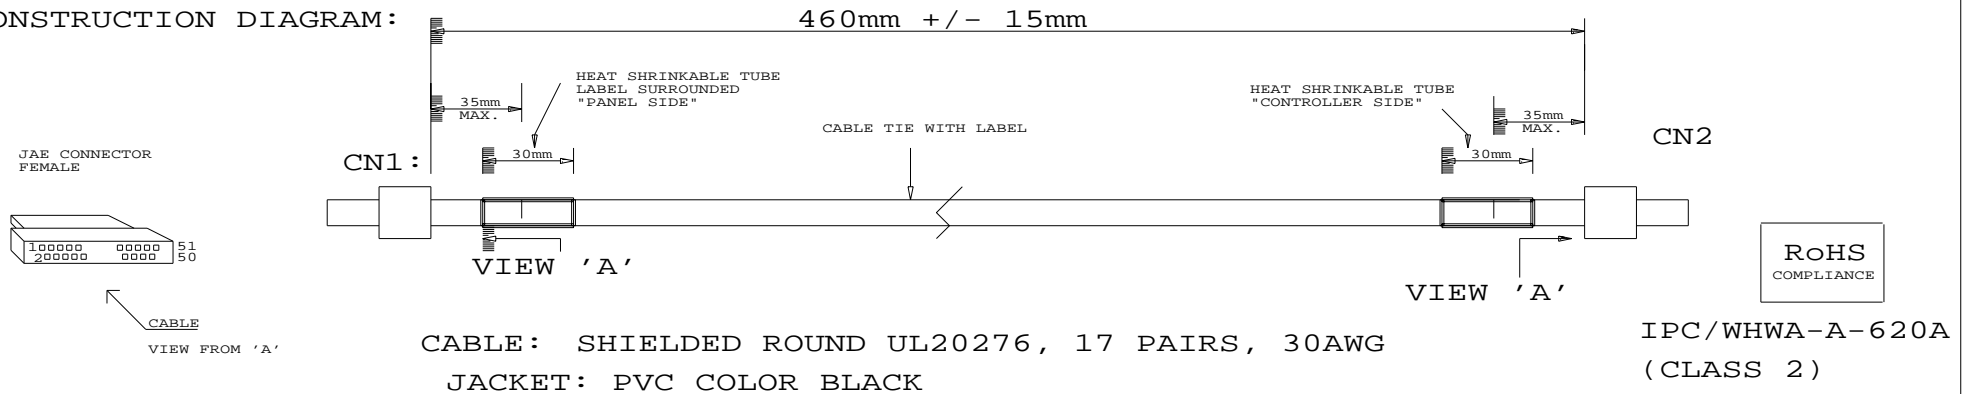

CONNECTION DIAGRAM:

IMPORTANT NOTE:

CONSTRUCTION DIAGRAM:

P/N 427491900-3

LVDS ROUND TWISTED PAIR CABLE: FOR LG LC470WU1-SL01, 460MM

DIGITAL VIEW LTD. COPYRIGHT 2011, ALL RIGHTS RESERVED CONFIDENTIAL DRAWN BY: VICTOR NG		
Title	LVDS CABLE: LG LC470WU1-SL01	
Size	Document Number	REV
B	(...\DV\DV_CABLE\C7491900.SCH)	00
Date:	August 4, 2011	Sheet 1 of