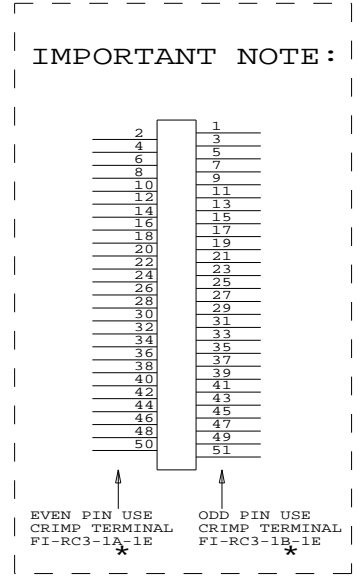

CONNECTION DIAGRAM:

JAE  
FI-S20S

CONTROLLER SIDE

P/N 427492400-3  
LVDS PANEL CABLE: MITSUBISHI AA084XA03, 460mm

RoHS  
COMPLIANCE

IPC/WHWA-A-620A  
(CLASS 2)

DIGITAL VIEW LTD.  
COPYRIGHT 2011, ALL RIGHTS RESERVED  
CONFIDENTIAL

DRAWN BY: VICTOR NG

Title	LVDS CBL: MITSUBISHI AA084XA03	
Size	Document Number	REV
B	(...\DV\DV_CABLE\C7492400.SCH)	00
Date:	July 12, 2011	Sheet 1 of 1