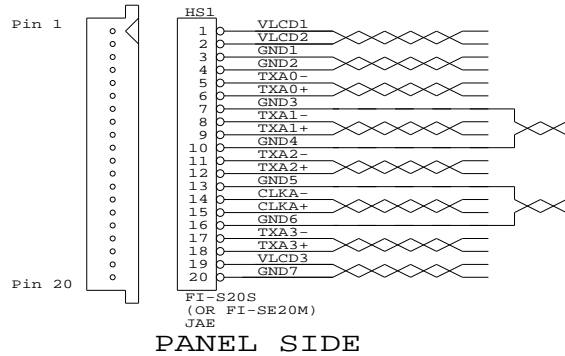

CONNECTION DIAGRAM:

JAE  
FI-S20S

CONTROLLER SIDE

P/N 427492400-3  
LVDS PANEL CABLE: MITSUBISHI AA084XA03, 460mm

RoHS  
COMPLIANCE

IPC/WHWA-A-620A  
(CLASS 2)

DIGITAL VIEW LTD.  
COPYRIGHT 2011, ALL RIGHTS RESERVED  
CONFIDENTIAL

DRAWN BY: VICTOR NG

Title	LVDS CBL: MITSUBISHI AA084XA03	
Size	Document Number	REV
B	(...\DV\DV_CABLE\C7492400.SCH)	00
Date:	July 12, 2011	Sheet 1 of 1