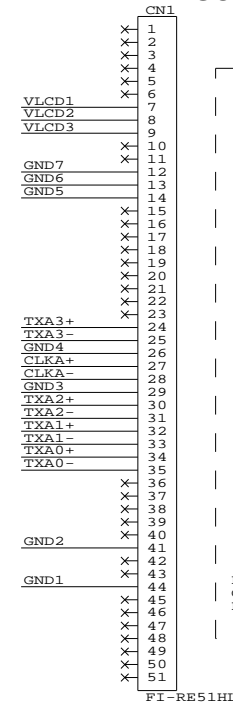

CONNECTION DIAGRAM:

JAE  
FI-S20S

CONTROLLER SIDE

P/N 427492400-3  
LVDS PANEL CABLE: MITSUBISHI AA084XA03, 460mm

RoHS  
COMPLIANCE

IPC/WHWA-A-620A  
(CLASS 2)

DIGITAL VIEW LTD.  
COPYRIGHT 2011, ALL RIGHTS RESERVED  
CONFIDENTIAL

DRAWN BY: VICTOR NG

Title	LVDS CBL: MITSUBISHI AA084XA03	
Size	Document Number	REV
B	(...\DV\DV_CABLE\C7492400.SCH)	00
Date:	July 12, 2011	Sheet 1 of 1