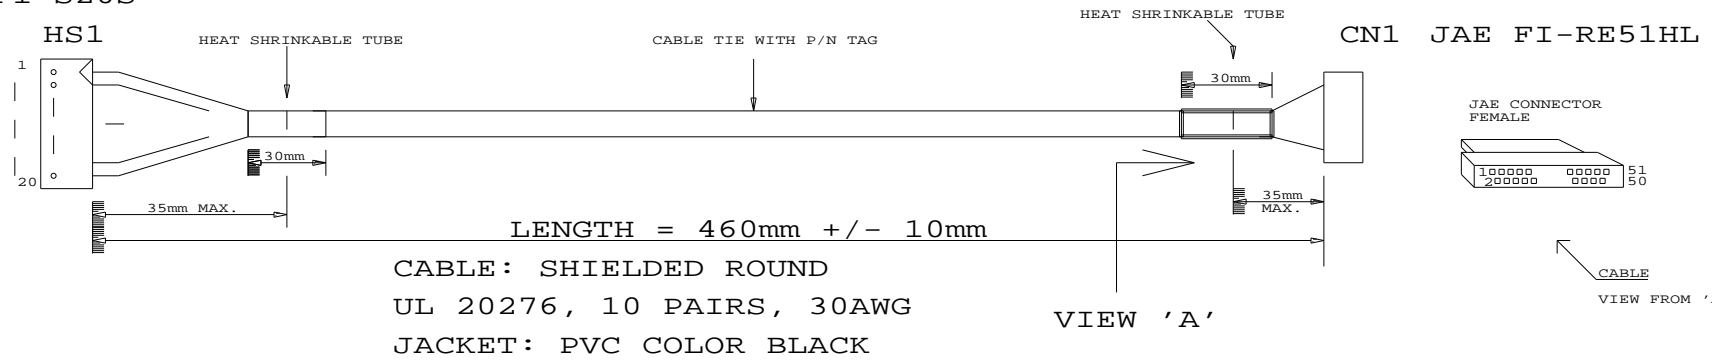

CONNECTION DIAGRAM:

JAE  
FI-S20S

CONTROLLER SIDE

P/N 427492400-3  
LVDS PANEL CABLE: MITSUBISHI AA084XA03, 460mm

RoHS  
COMPLIANCE

IPC/WHWA-A-620A  
(CLASS 2)

DIGITAL VIEW LTD.  
COPYRIGHT 2011, ALL RIGHTS RESERVED  
CONFIDENTIAL

DRAWN BY: VICTOR NG

Title	LVDS CBL: MITSUBISHI AA084XA03	
Size	Document Number	REV
B	(...\DV\DV_CABLE\C7492400.SCH)	00
Date:	July 12, 2011	Sheet 1 of 1