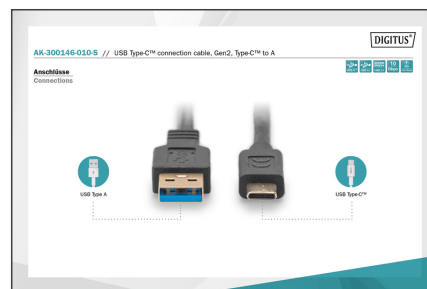

More images: