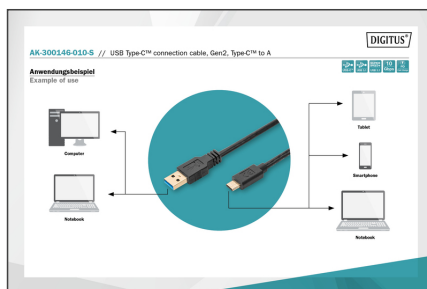

More images: