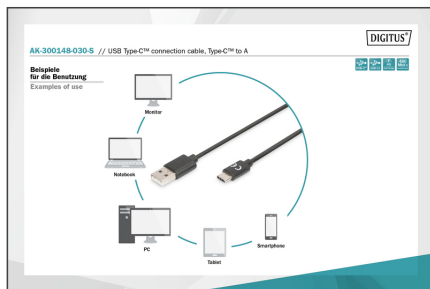

More images: