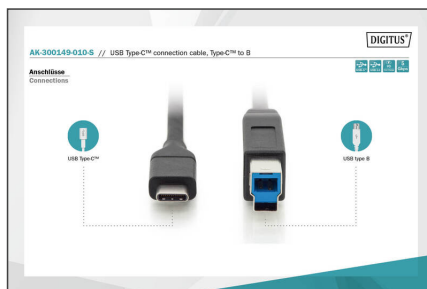

More images: