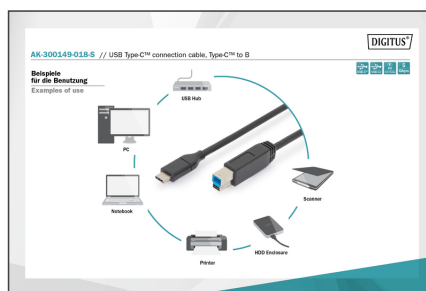

More images: