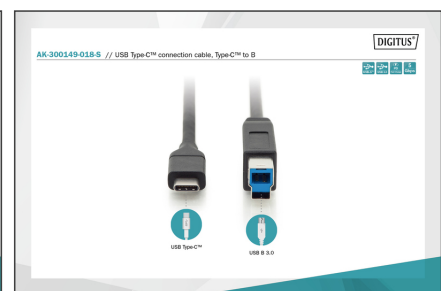

More images: