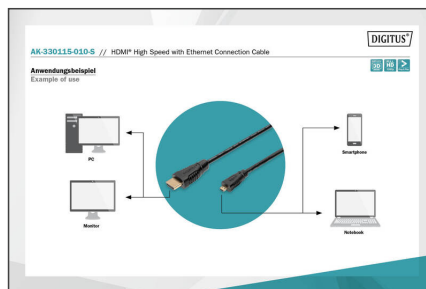

More images: