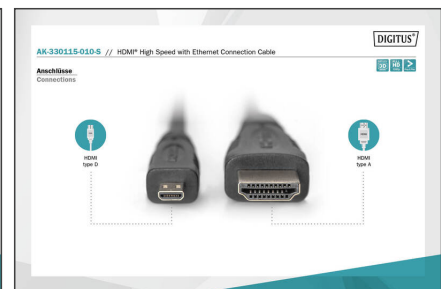

More images: