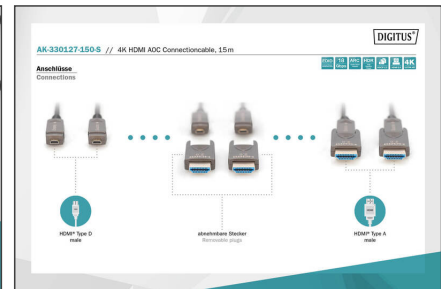

Logistics						
	Number (pcs)	Weight (kg)	Depth (cm)	Width (cm)	Height (cm)	cm³
Packaging Unit Carton	20	10.00	44.00	45.00	36.00	71,280.00
Packaging Unit Inside	1	0.50	0.00	0.00	0.00	0.00
Packaging Unit Single	1	0.50	20.50	21.70	6.80	3,024.98
Net single without Packaging	1	0.29	20.50	21.70	6.80	3,024.98

More images: