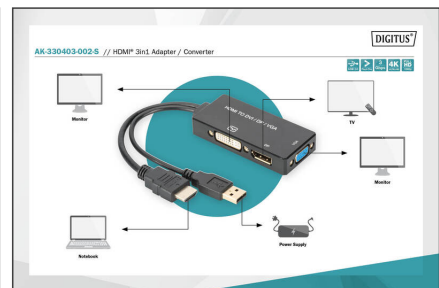

More images: