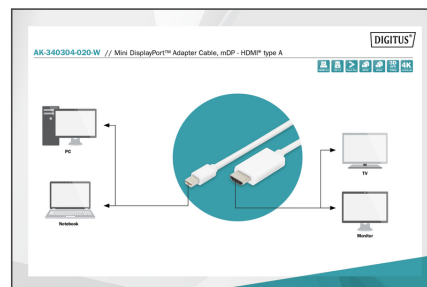

More images: