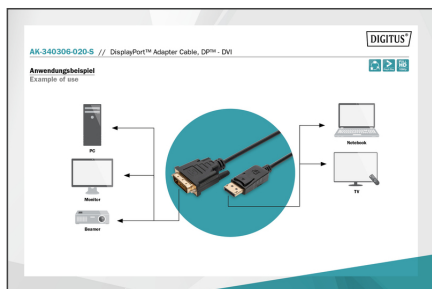

More images: