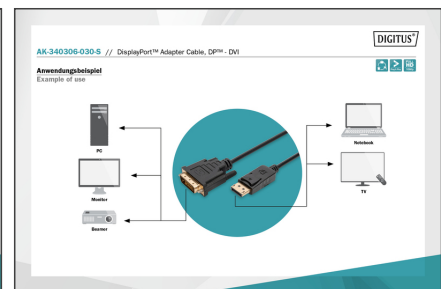

More images: