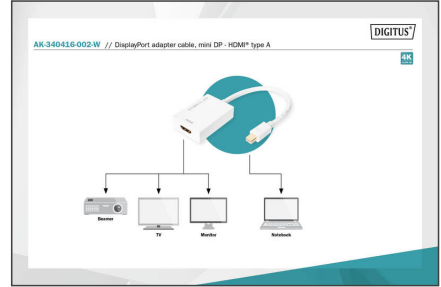

More images: