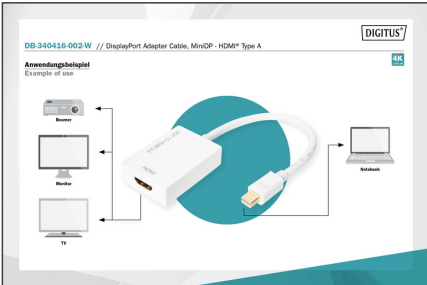

More images: