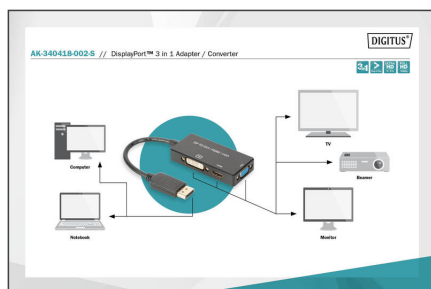

More images: