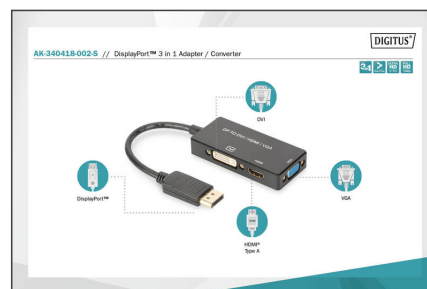

More images: