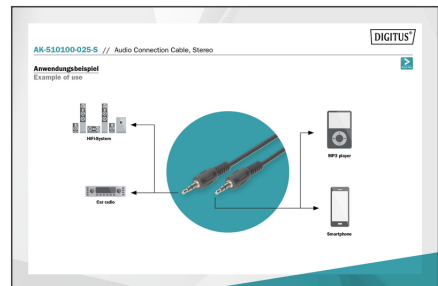

More images: