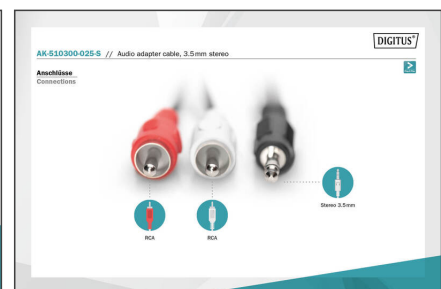

More images: