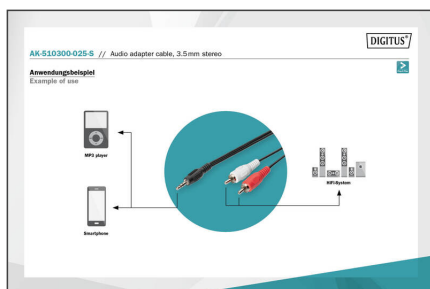

More images: