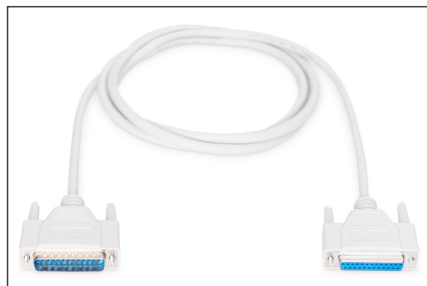

More images: