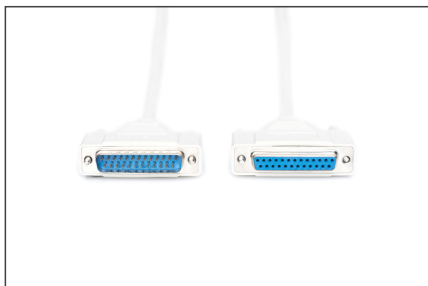

More images: