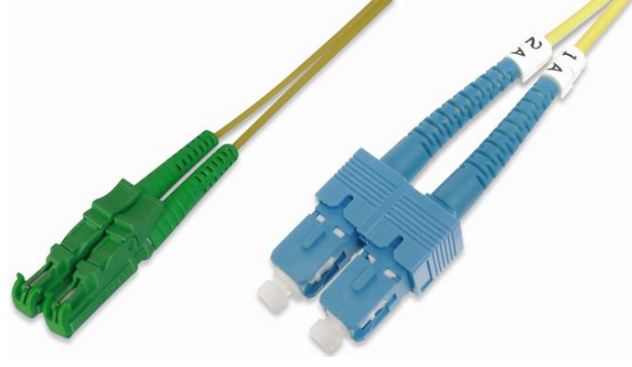

Product Overview

The fiber optic cables guarantee the best performance and fail-safety. All cables are single packed in a polybag with test report. The spring-mounted connector protection cap protects the eyes of harmful laser beams. It also closes automatically when pulling out the connector in order to protect the ferrule of dust and scratches.

E2000 (8° APC) to SC (PC)

Product Number Information

E2000 (8° APC) - E2000 (8° APC)

- | | |
|---------------|---|
| AL-9E2000-01I | Fiber Optic Patch Cable, E2000 (APC) to E2000 (APC), Singlemode 09/125 μ , Duplex, R&M, length 1 m, LSZH |
| AL-9E2000-02I | Fiber Optic Patch Cable, E2000 (APC) to E2000 (APC), Singlemode 09/125 μ , Duplex, R&M, length 2 m, LSZH |
| AL-9E2000-03I | Fiber Optic Patch Cable, E2000 (APC) to E2000 (APC), Singlemode 09/125 μ , Duplex, R&M, length 3 m, LSZH |
| AL-9E2000-05I | Fiber Optic Patch Cable, E2000 (APC) to E2000 (APC), Singlemode 09/125 μ , Duplex, R&M, length 5 m, LSZH |
| AL-9E2000-10I | Fiber Optic Patch Cable, E2000 (APC) to E2000 (APC), Singlemode 09/125 μ , Duplex, R&M, length 10 m, LSZH |
| AL-9E2000-15I | Fiber Optic Patch Cable, E2000 (APC) to E2000 (APC), Singlemode 09/125 μ , Duplex, R&M, length 15 m, LSZH |
| AL-9E2000-20I | Fiber Optic Patch Cable, E2000 (APC) to E2000 (APC), Singlemode 09/125 μ , Duplex, R&M, length 20 m, LSZH |
| AL-9E2000-25I | Fiber Optic Patch Cable, E2000 (APC) to E2000 (APC), Singlemode 09/125 μ , Duplex, R&M, length 25 m, LSZH |
| AL-9E2000-30I | Fiber Optic Patch Cable, E2000 (APC) to E2000 (APC), Singlemode 09/125 μ , Duplex, R&M, length 30 m, LSZH |
| AL-9E2000-40I | Fiber Optic Patch Cable, E2000 (APC) to E2000 (APC), Singlemode 09/125 μ , Duplex, R&M, length 40 m, LSZH |