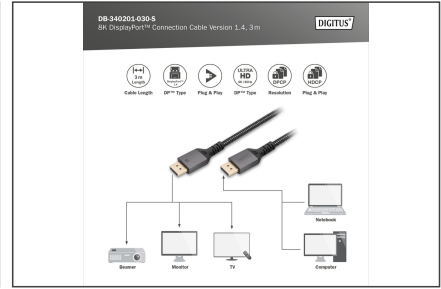

More images: