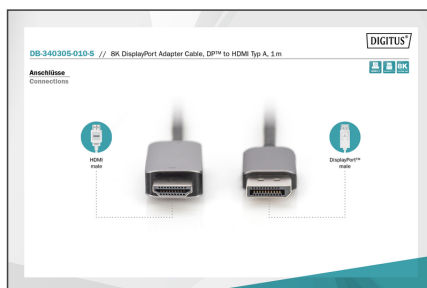

More images: