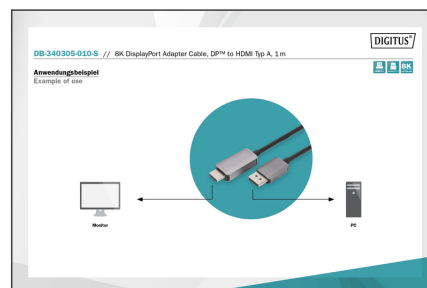

More images: