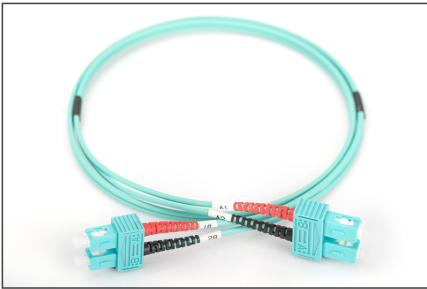

DIGITUS Fiber Optic Multimode Patch Cord, OM 3, SC / SC

DK-2522-03/3
EAN 4016032248552

FO patch cord, duplex, SC to SC MM OM3 50/125 μ, 3 m

FO patch cord, duplex, SC to SC,MM OM3 50/125 μ, 3 m

Future-oriented standards and high-end quality for your network.

- Duplex cable
- LSOH
- Connector with ceramic ferrule
- Cable diameter 2 mm
- Single packed with test-report
- Assortment: Fiber Optic Patch Cables

- Boot: two-color
- Cable type: I-VH 2G50/125μ
- Color cable: aqua
- Connector 1: SC
- Connector 2: SC
- Fiber class: OM3
- Fiber diameter: 50/125μ
- Mode: Multimode
- Packaging: DIGITUS Polybag
- Length: 3 m

More images:

Part No.	DK-2522-03/3			
Length	3 m			
Cable Type	Duplex MM 50/125		OM3 LSZH	
	END A		END B	
Connector Type	SC		SC	
Insertion Loss (dB)	0.25	0.25	0.12	0.18
Return Loss (dB)	31.5	30.2	32.7	34.7
Q.C.	PASS			