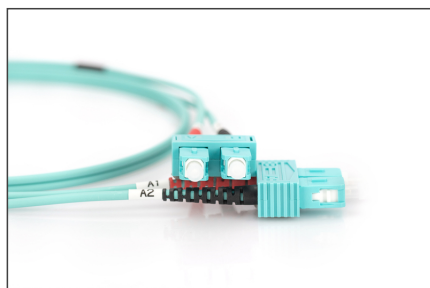

DIGITUS Fiber Optic Multimode Patch Cord, OM 3, SC / SC

DK-2522-03/3
EAN 4016032248552

FO patch cord, duplex, SC to SC MM OM3 50/125 μ, 3 m

FO patch cord, duplex, SC to SC,MM OM3 50/125 μ, 3 m

Future-oriented standards and high-end quality for your network.

- Duplex cable
- LSOH
- Connector with ceramic ferrule
- Cable diameter 2 mm
- Single packed with test-report
- Assortment: Fiber Optic Patch Cables

- Boot: two-color
- Cable type: I-VH 2G50/125μ
- Color cable: aqua
- Connector 1: SC
- Connector 2: SC
- Fiber class: OM3
- Fiber diameter: 50/125μ
- Mode: Multimode
- Packaging: DIGITUS Polybag
- Length: 3 m

More images:

Part No.	DK-2522-03/3			
Length	3 m			
Cable Type	Duplex MM 50/125		OM3 LSZH	
	END A		END B	
Connector Type	SC		SC	
Insertion Loss (dB)	0.25	0.25	0.12	0.18
Return Loss (dB)	31.5	30.2	32.7	34.7
Q.C.	PASS			