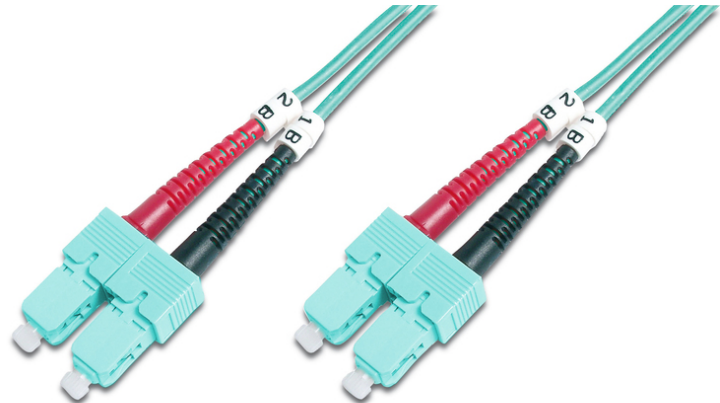

DIGITUS Fiber Optic Multimode Patch Cord, OM 3, SC / SC

DK-2522-03/3
EAN 4016032248552

FO patch cord, duplex, SC to SC MM OM3 50/125 μ, 3 m

FO patch cord, duplex, SC to SC,MM OM3 50/125 μ, 3 m

Future-oriented standards and high-end quality for your network.

- Duplex cable
- LSOH
- Connector with ceramic ferrule
- Cable diameter 2 mm
- Single packed with test-report
- Assortment: Fiber Optic Patch Cables

- Boot: two-color
- Cable type: I-VH 2G50/125μ
- Color cable: aqua
- Connector 1: SC
- Connector 2: SC
- Fiber class: OM3
- Fiber diameter: 50/125μ
- Mode: Multimode
- Packaging: DIGITUS Polybag
- Length: 3 m

More images:

Part No.	DK-2522-03/3			
Length	3 m			
Cable Type	Duplex MM 50/125		OM3 LSZH	
	END A		END B	
Connector Type	SC		SC	
Insertion Loss (dB)	0.25	0.25	0.12	0.18
Return Loss (dB)	31.5	30.2	32.7	34.7
Q.C.	PASS			