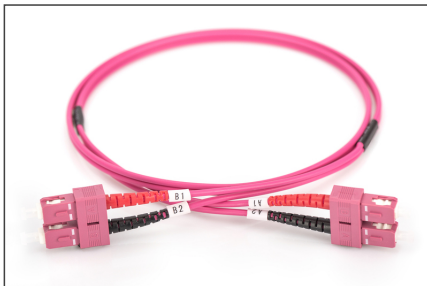

DIGITUS Fiber Optic Multimode Patch Cord, OM4, SC / SC

DK-2522-03-4
 EAN 4016032308874

FO patch cord, duplex, SC to SC MM OM4 50/125 μ, 3 m

FO patch cord, duplex, SC to SC,MM OM4 50/125 μ, 3 m

Future-oriented standards and high-end quality for your network.

- Duplex cable
- Connector with ceramic ferrule
- Cable diameter 3 mm
- Single packed with test-report
- Color: RAL 4003
- Assortment: Fiber Optic Patch Cables
- Boot: two-color

- Cable diameter: 3 mm
- Cable jacket: LSOH
- Cable type: I-VH 2G50/125μ
- Connector 1: SC
- Connector 2: SC
- Fiber class: OM4
- Fiber diameter: 50/125μ
- Mode: Multimode
- Packaging: DIGITUS Polybag
- Length: 3 m

More images:

Part No.	DK-2522-03-4			
Length	3 m			
Cable Type	Duplex MM 50/125		OM4 LSZH	
	END A	END B		
Connector Type	SC		SC	
Insertion Loss (dB)	0.11	0.05	0.11	0.11
	Return Loss (dB)	30.5	32	33.2
Q.C.	PASS			