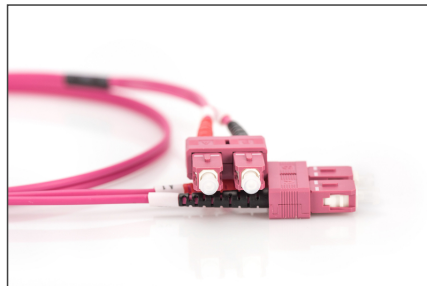

DIGITUS Fiber Optic Multimode Patch Cord, OM4, SC / SC

DK-2522-03-4
 EAN 4016032308874

FO patch cord, duplex, SC to SC MM OM4 50/125 μ, 3 m

FO patch cord, duplex, SC to SC,MM OM4 50/125 μ, 3 m

Future-oriented standards and high-end quality for your network.

- Duplex cable
- Connector with ceramic ferrule
- Cable diameter 3 mm
- Single packed with test-report
- Color: RAL 4003
- Assortment: Fiber Optic Patch Cables
- Boot: two-color

- Cable diameter: 3 mm
- Cable jacket: LSOH
- Cable type: I-VH 2G50/125μ
- Connector 1: SC
- Connector 2: SC
- Fiber class: OM4
- Fiber diameter: 50/125μ
- Mode: Multimode
- Packaging: DIGITUS Polybag
- Length: 3 m

More images:

Part No.	DK-2522-03-4			
Length	3 m			
Cable Type	Duplex MM 50/125		OM4 LSZH	
	END A	END B		
Connector Type	SC		SC	
Insertion Loss (dB)	0.11	0.05	0.11	0.11
	Return Loss (dB)	30.5	32	33.2
Q.C.	PASS			