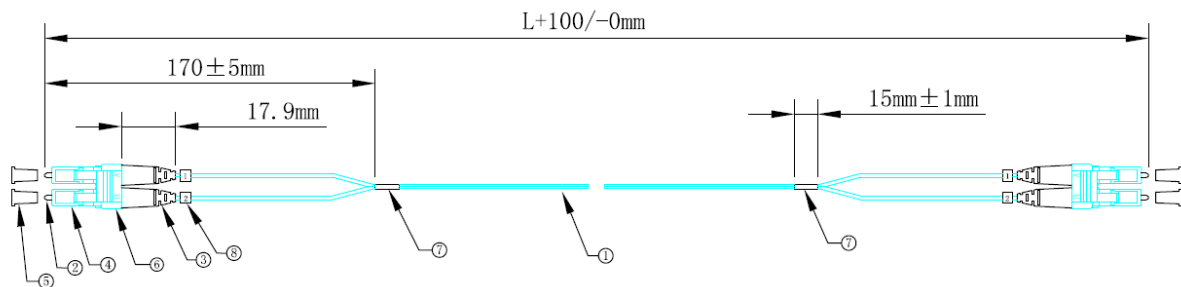

Applications

Telecommunications, Cable TV

LAN, WAN, MAN

Measurement

Sensor technologies

Medical instrumentation and measurement techniques

Industrial applications

Technical Drawings

Product Construction

Nr.	Bezeichnung	Menge
1	Fiber Optic Patchcabel 1,2mm LSZH	1
2	LC/UPC MM or SM Ceramic Ferrule	4
3	LC 1.2 short white Boot	4
4	LC Duplex connector (blue, aqua or erika violett)	4
5	LC dust cap	4
6	LC Clip color blue, aqua or erika violett	2
7	Black tube	2
8	Ring 1,2	4