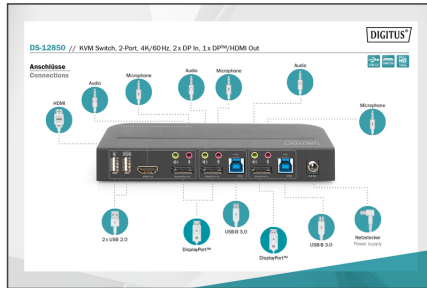

More images: