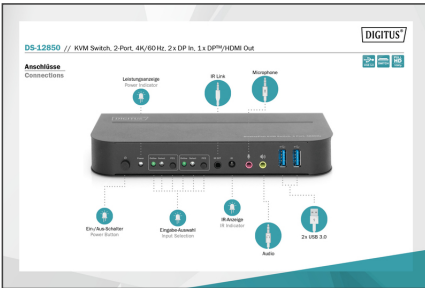

More images: