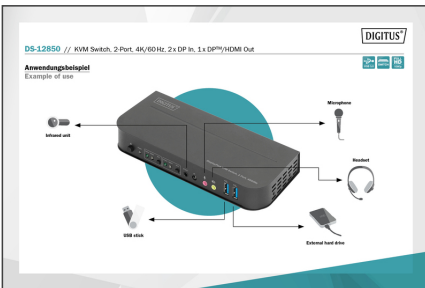

More images: