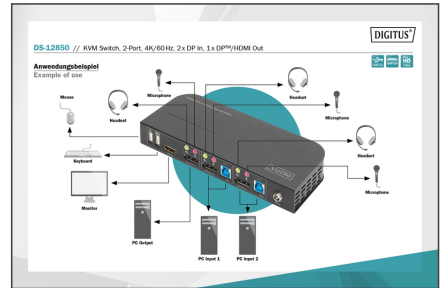

More images: