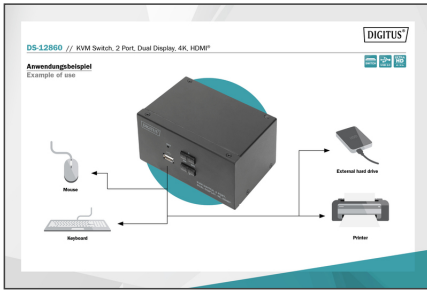

More images: