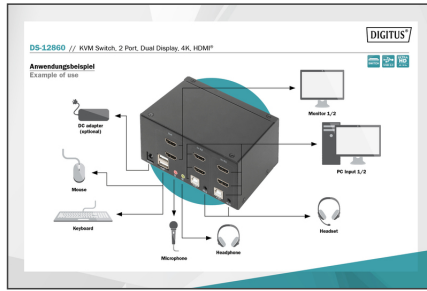

More images: