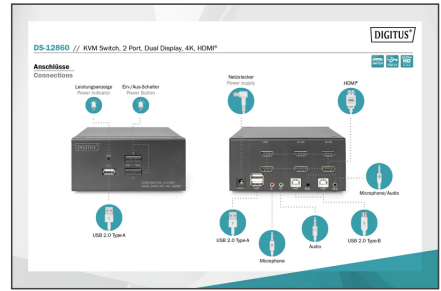

More images: