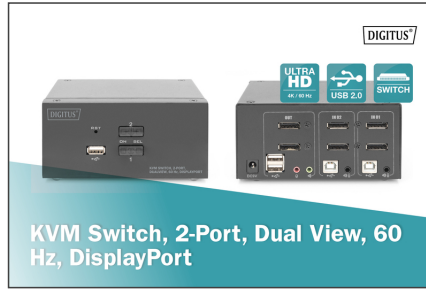

More images: