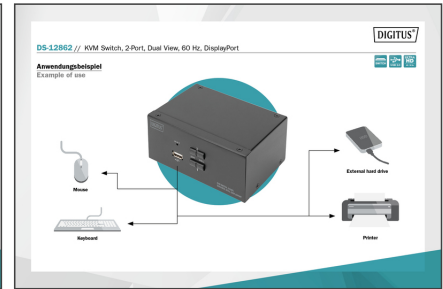

More images: