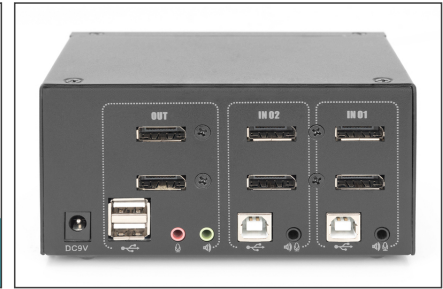

More images: