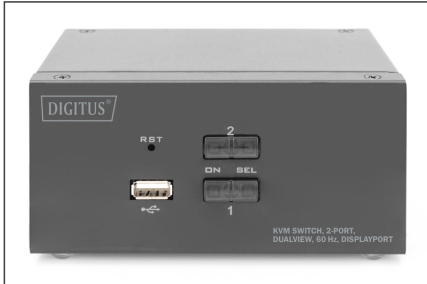

More images: