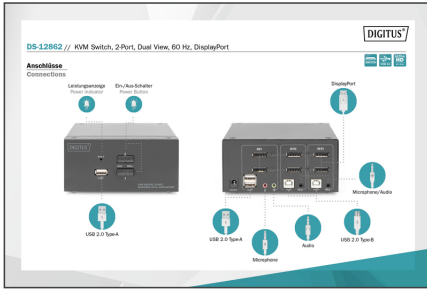

More images: