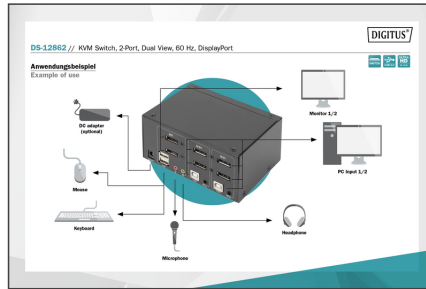

More images: