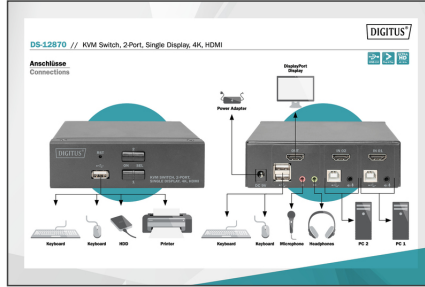

More images: