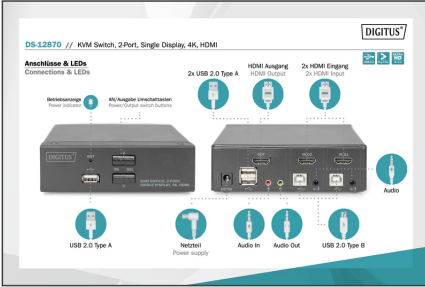

More images: