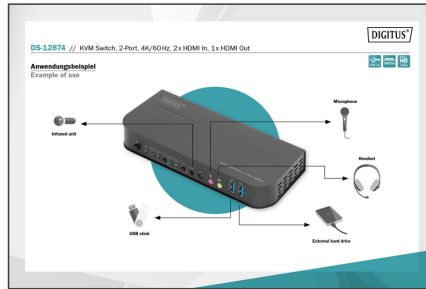

More images: