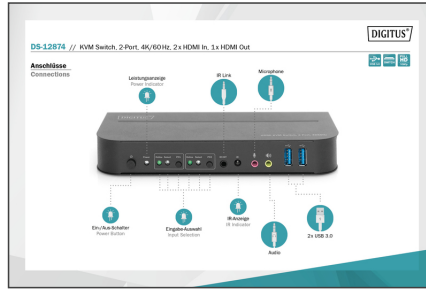

More images: