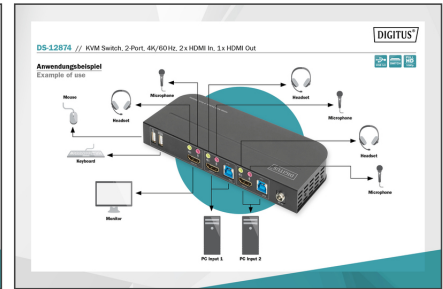

More images: