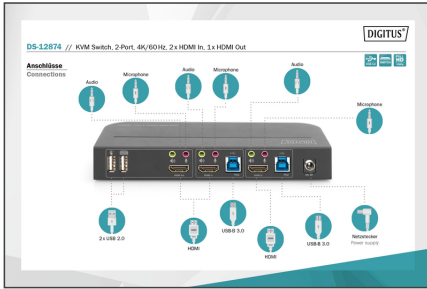

More images: