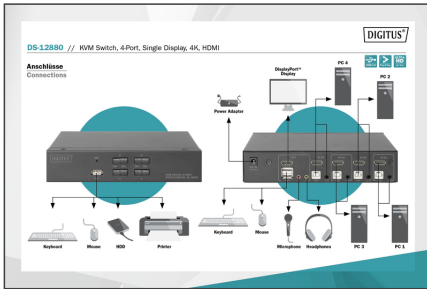

More images: