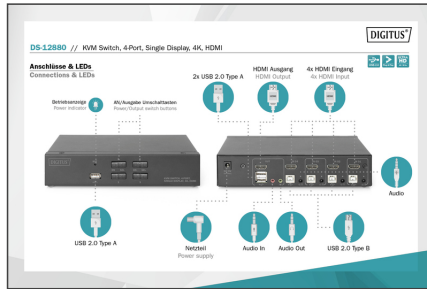

More images: