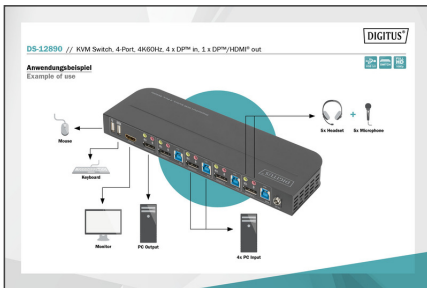

More images: