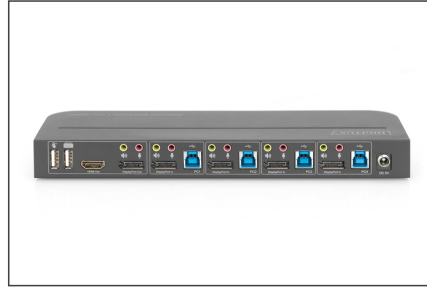

More images: