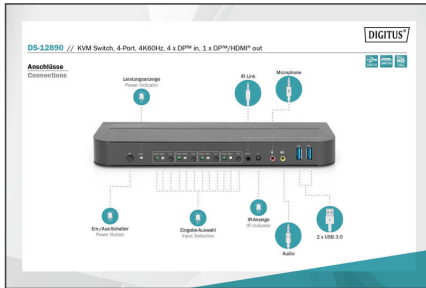

More images: