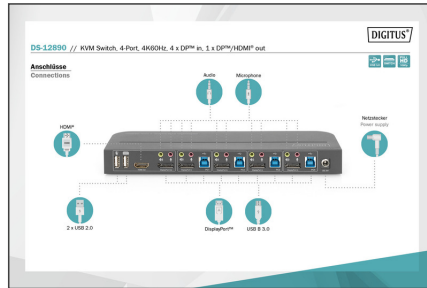

More images: