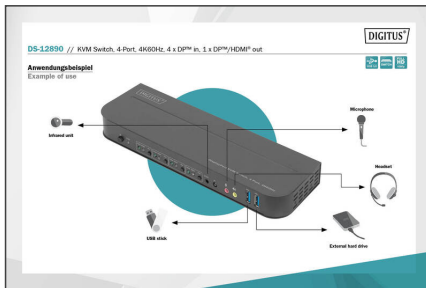

More images: