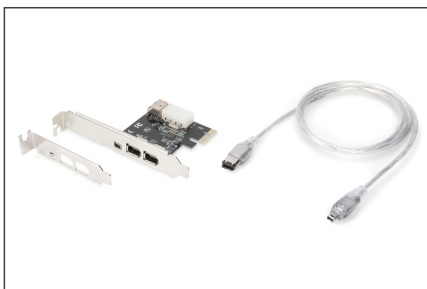

More images: