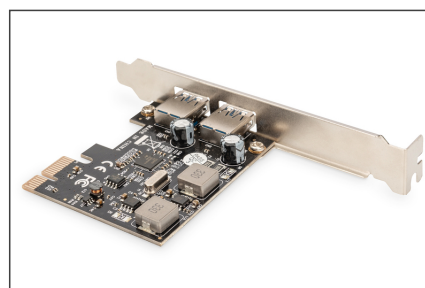

More images: