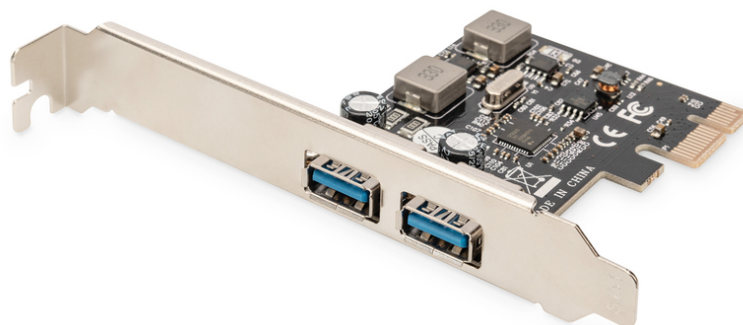

# DIGITUS USB 3.0, 2-Port, PCI Express Add-On card

DS-30220-5  
EAN 4016032480532

**USB PCI Express Add-On card USB3.0, 2-port A/F, 1x LP bracket, NEC UPD720202**

Looking for a quick and easy way to add USB 3.0 to your computer? Well, look no further, DIGITUS takes care of it. The DIGITUS® USB 3.0 PCI Express extension card features two USB 3.0 Type A downstream connectors that can deliver transfer rates of up to 5 Gbps!

**The performance boost for the new generation of ultra fast USB peripherals**

- 2 x USB 3.0 Ports
- Chipset: NEC UPD720202
- Downward compatible to USB 2.0/1.1 devices
- Supported data transfer rates: Super-Speed (5Gbps), High-Speed (480Mbps), Full-Speed (12Mbps) and Low-Speed (1.5Mbps)
- Supports plug and play and hot swapping
- Compliant with universal serial bus 3.0 specification revision 1.0