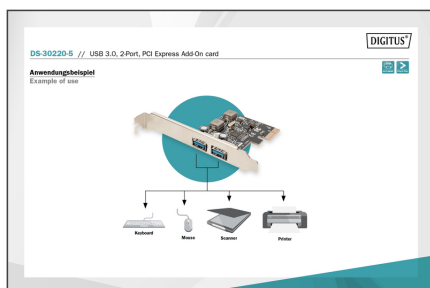

More images: