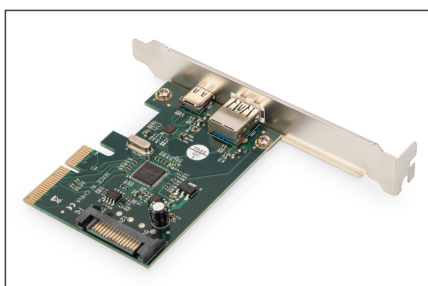

More images: