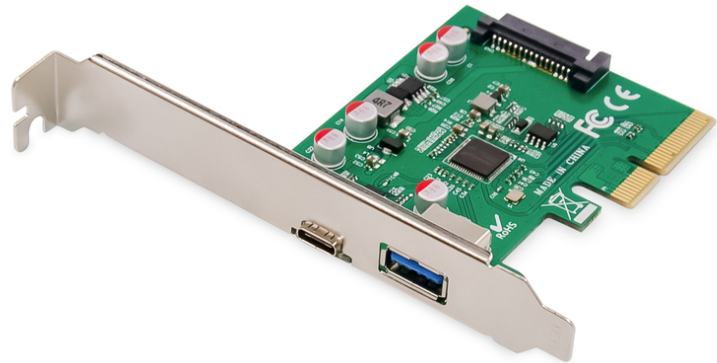

DIGITUS PCIe card, USB Type-C™ + USB-A

DS-30225
EAN 4016032460077

PCIe Card, USB Type-C + USB Type-A up to 10GB/s

Extend your PC with two external USB 3.1 ports that enable you to connect different USB devices to your computer, such as docking stations, card readers or external enclosures. The card has 2 external USB 3.1 ports: 1x USB-A socket, 1x USB Type-C™ socket and enables a data transfer rate of up to 10 Gbps. The card can also be installed in small computer enclosures via the included low profile aperture.

USB 3.1 PCI Express interface card with 2 external USB 3.1 ports: 1x USB-A socket, 1x USB Type-C™ socket for latest generation devices

- USB 3.1 SuperSpeed up to 10 Gbps
- 1x SuperSpeed USB 10 Gbps (USB 3.1 Gen 2) USB Type-C™ socket
- 1x SuperSpeed USB 10 Gbps (USB 3.1 Gen 2) A socket
- Supports data transfer rates of 10G / 5G / 480 / 12 / 1.5 Mbps
- Power USB Type-C™ port 5 V / 3 A

- Power USB Type-A port 5 V / 900 mA
- SATA 15-pin power connector for additional power supply from the motherboard
- Supports 4-way PCI Express v2.0
- Supports eXtensible Host Controller Interface (xHCI) specification 1.1
- Supports multiple INs
- Overvoltage protection
- Supports remote wakeup function via keyboard or mouse
- Supported operating systems: Windows 7/8/8.1/10, Linux