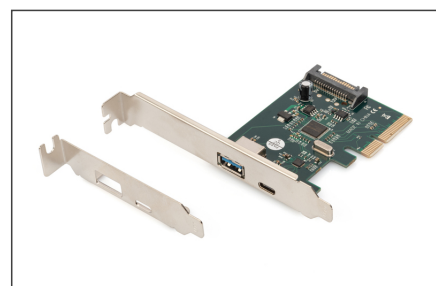

More images: