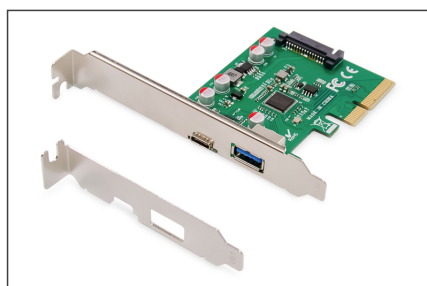

More images: