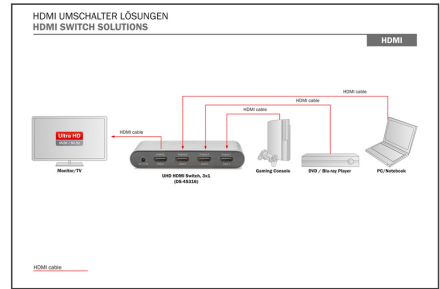

More images: