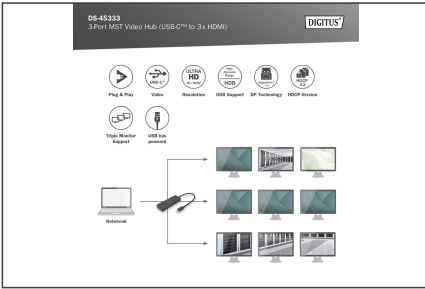

More images: