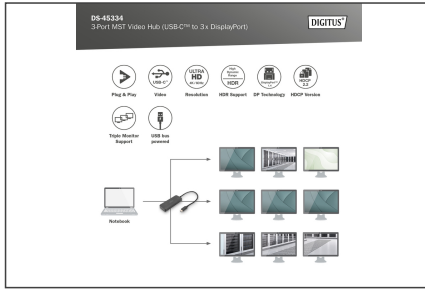

More images: