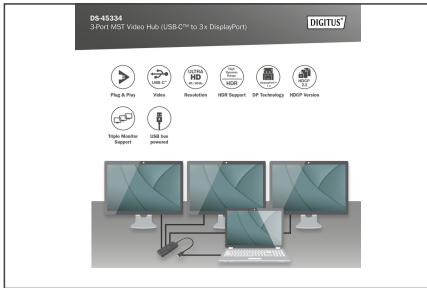

More images: