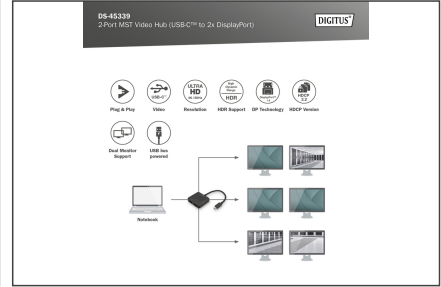

More images: