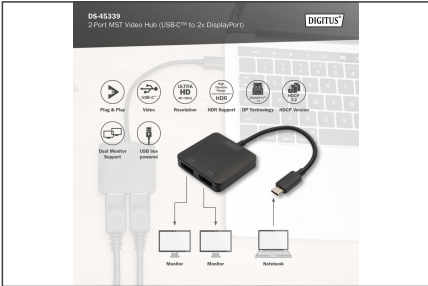

More images: