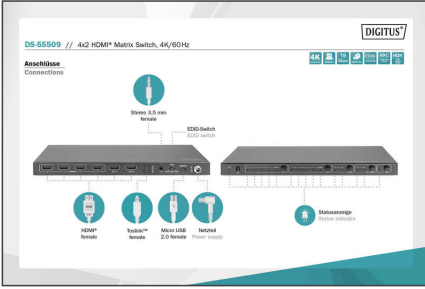

More images: