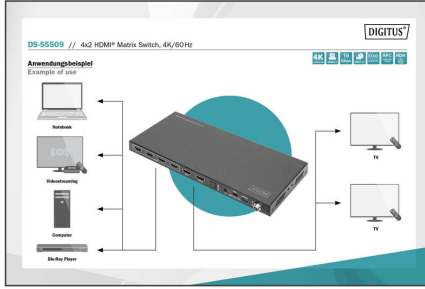

More images: