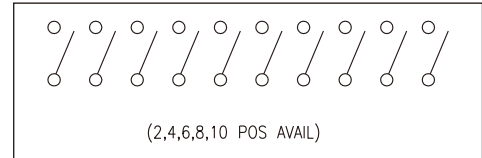

FEATURES

- ※Side actuation
- ※End stackable
- ※Through hole or SMT

APPLICATION

- ※Industrial control
- ※Automatic machines control
- ※Telecommunication

SPECIFICATION

| | |
|-----------------------|--------------------|
| Contact Rating | 25mA, 24V DC |
| Contact Resistance | 100mΩ max. |
| Insulation Resistance | 100MΩ min. 500V DC |
| Dielectric Strength | 500V AC/1 minute |
| Operating Force | 800gf max. |
| Travel | 1mm |
| Operating Life | 2,000 cycles |
| Operating Temp. | -20°C ~ +85°C |
| Storage Temp. | -40°C ~ +85°C |

HOW TO ORDER

CIRCUIT

PACKAGE

- <Tube>
- EP□(R)-02: 95 pcs
 - EP□(R)-04: 47 pcs
 - EP□(R)-06: 31 pcs
 - EP□(R)-08: 23 pcs
 - EP□(R)-10: 18 pcs
- <Tape & Reel>
- EPM(R): 700 pcs

EPI(R)

| PART NO. | NO.OF POS. | DIM.A | DIM.B |
|-----------|------------|-------|-------|
| EPI(R)-02 | 2 | 4.98 | 2.54 |
| EPI(R)-04 | 4 | 10.06 | 7.62 |
| EPI(R)-06 | 6 | 15.14 | 12.70 |
| EPI(R)-08 | 8 | 20.22 | 17.78 |
| EPI(R)-10 | 10 | 25.30 | 22.86 |

P.C.B. LAYOUT

EPM(R)

| PART NO. | NO.OF POS. | DIM.A | DIM.B |
|-----------|------------|-------|-------|
| EPM(R)-02 | 2 | 4.89 | 2.54 |
| EPM(R)-04 | 4 | 10.06 | 7.62 |
| EPM(R)-06 | 6 | 15.14 | 12.70 |
| EPM(R)-08 | 8 | 20.22 | 17.78 |
| EPM(R)-10 | 10 | 25.30 | 22.86 |