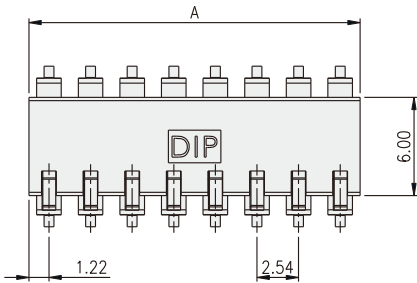

FEATURES

- ※Side actuation
- ※End stackable
- ※Through hole or SMT

APPLICATION

- ※Industrial control
- ※Automatic machines control
- ※Telecommunication

SPECIFICATION

| | |
|-----------------------|--------------------|
| Contact Rating | 25mA, 24V DC |
| Contact Resistance | 100mΩ max. |
| Insulation Resistance | 100MΩ min. 500V DC |
| Dielectric Strength | 500V AC/1 minute |
| Operating Force | 800gf max. |
| Travel | 1mm |
| Operating Life | 2,000 cycles |
| Operating Temp. | -20°C ~ +85°C |
| Storage Temp. | -40°C ~ +85°C |

HOW TO ORDER

CIRCUIT

PACKAGE

- <Tube>
- EP□(R)-02: 95 pcs
 - EP□(R)-04: 47 pcs
 - EP□(R)-06: 31 pcs
 - EP□(R)-08: 23 pcs
 - EP□(R)-10: 18 pcs
- <Tape & Reel>
- EPM(R): 700 pcs

EPI(R)

| PART NO. | NO.OF POS. | DIM.A | DIM.B |
|-----------|------------|-------|-------|
| EPI(R)-02 | 2 | 4.98 | 2.54 |
| EPI(R)-04 | 4 | 10.06 | 7.62 |
| EPI(R)-06 | 6 | 15.14 | 12.70 |
| EPI(R)-08 | 8 | 20.22 | 17.78 |
| EPI(R)-10 | 10 | 25.30 | 22.86 |

P.C.B. LAYOUT

EPM(R)

| PART NO. | NO.OF POS. | DIM.A | DIM.B |
|-----------|------------|-------|-------|
| EPM(R)-02 | 2 | 4.89 | 2.54 |
| EPM(R)-04 | 4 | 10.06 | 7.62 |
| EPM(R)-06 | 6 | 15.14 | 12.70 |
| EPM(R)-08 | 8 | 20.22 | 17.78 |
| EPM(R)-10 | 10 | 25.30 | 22.86 |

P.C.B. LAYOUT

DIP SWITCH

EPI(R)-F

| PART NO. | NO.OF POS. | DIM.A | DIM.B |
|------------|------------|-------|-------|
| EPI(R)-02F | 2 | 4.89 | 2.54 |
| EPI(R)-04F | 4 | 10.06 | 7.62 |
| EPI(R)-06F | 6 | 15.14 | 12.70 |
| EPI(R)-08F | 8 | 20.22 | 17.78 |
| EPI(R)-10F | 10 | 25.30 | 22.86 |