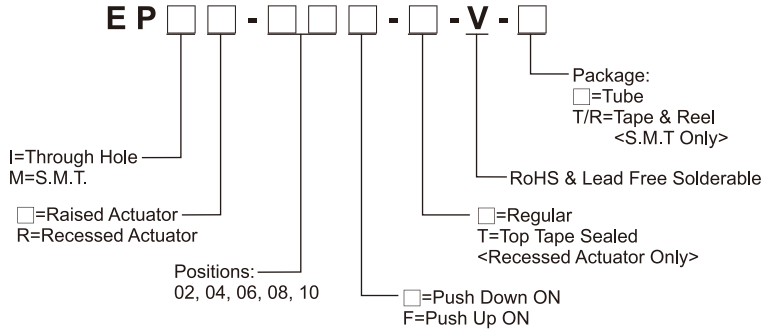

FEATURES

- ※Side actuation
- ※End stackable
- ※Through hole or SMT

APPLICATION

- ※Industrial control
- ※Automatic machines control
- ※Telecommunication

SPECIFICATION

| | |
|-----------------------|--------------------|
| Contact Rating | 25mA, 24V DC |
| Contact Resistance | 100mΩ max. |
| Insulation Resistance | 100MΩ min. 500V DC |
| Dielectric Strength | 500V AC/1 minute |
| Operating Force | 800gf max. |
| Travel | 1mm |
| Operating Life | 2,000 cycles |
| Operating Temp. | -20°C ~ +85°C |
| Storage Temp. | -40°C ~ +85°C |

HOW TO ORDER

CIRCUIT

PACKAGE

- <Tube>
- EP□(R)-02: 95 pcs
 - EP□(R)-04: 47 pcs
 - EP□(R)-06: 31 pcs
 - EP□(R)-08: 23 pcs
 - EP□(R)-10: 18 pcs
- <Tape & Reel>
- EPM(R): 700 pcs

EPI(R)

| PART NO. | NO.OF POS. | DIM.A | DIM.B |
|-----------|------------|-------|-------|
| EPI(R)-02 | 2 | 4.98 | 2.54 |
| EPI(R)-04 | 4 | 10.06 | 7.62 |
| EPI(R)-06 | 6 | 15.14 | 12.70 |
| EPI(R)-08 | 8 | 20.22 | 17.78 |
| EPI(R)-10 | 10 | 25.30 | 22.86 |

P.C.B. LAYOUT

EPM(R)

| PART NO. | NO.OF POS. | DIM.A | DIM.B |
|-----------|------------|-------|-------|
| EPM(R)-02 | 2 | 4.89 | 2.54 |
| EPM(R)-04 | 4 | 10.06 | 7.62 |
| EPM(R)-06 | 6 | 15.14 | 12.70 |
| EPM(R)-08 | 8 | 20.22 | 17.78 |
| EPM(R)-10 | 10 | 25.30 | 22.86 |